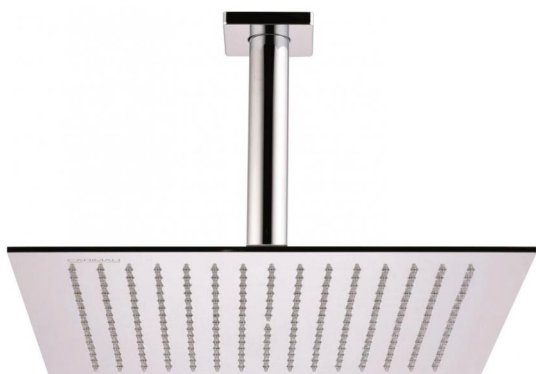

MySlim

Quadro 1 inspectable 400x400
26207C15-CRX

TECHNICAL INFORMATION

Single-function ultrathin square shower head 400x400, non-liming, inspectable, in chromed INOX with roof mounted shower arm in brass $\varnothing 26 \frac{1}{2}$ " mm, 15 cm. CHROME

Flow rate:
8 l/min

PICTURE