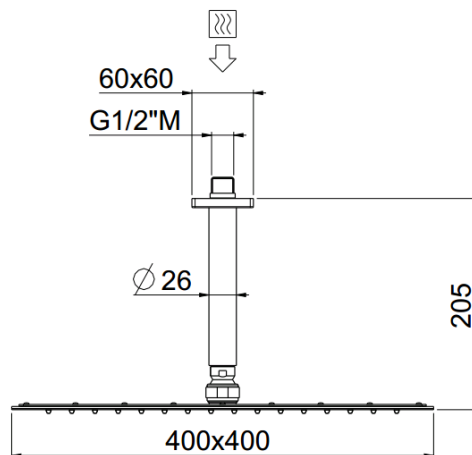

## TECHNICAL INFORMATION

Single-function ultrathin square shower head 400x400, non-liming, inspectable, in chromed INOX with roof mounted shower arm in brass  $\varnothing 26 \frac{1}{2}$ " mm, 15 cm. CHROME

## SPARE PARTS

## FEATURES

Rain jet

Non-liming

ecologic

inspectable square

## TECHNICAL DRAWING