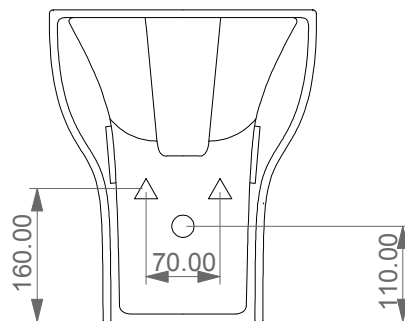

FRONT

LEFT

TOP

REAR

GSG
CERAMIC DESIGN

Bidet a terra Speed monoforo
(senza foro, tre fori su richiesta)
Speed bidet back to wall one hole
(no hole, three holes on request)

SECTION

Designation
Bidet a terra Speed monoforo
(senza foro, tre fori su richiesta)
Speed bidet back to wall one hole
(no hole, three holes on request)

Scale
1:10

cod. SPBI01

GSG
CERAMIC DESIGN

This drawing including the respected data may neither be duplicated nor modified nor altered without the consent of GSG Ceramic Design. The use of the data/technical drawings take place at users own risk and under exclusion of any liability of GSG Ceramic Design. The dimensions are not binding; products are subject to changes. Measurement shown may be subjected to small variations or are indicative.