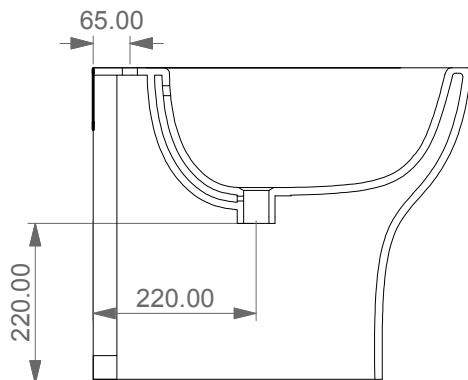

FRONT

LEFT

TOP

REAR

GSG
CERAMIC DESIGN

Bidet a terra Speed monoforo
(senza foro, tre fori su richiesta)
Speed bidet back to wall one hole
(no hole, three holes on request)

SECTION

Designation
Bidet a terra Speed monoforo
(senza foro, tre fori su richiesta)
Speed bidet back to wall one hole
(no hole, three holes on request)

Scale
1:10

cod. SPBI01

GSG
CERAMIC DESIGN

This drawing including the respected data may neither be duplicated nor modified nor altered without the consent of GSG Ceramic Design. The use of the data/technical drawings take place at users own risk and under exclusion of any liability of GSG Ceramic Design. The dimensions are not binding; products are subject to changes. Measurement shown may be subjected to small variations or are indicative.