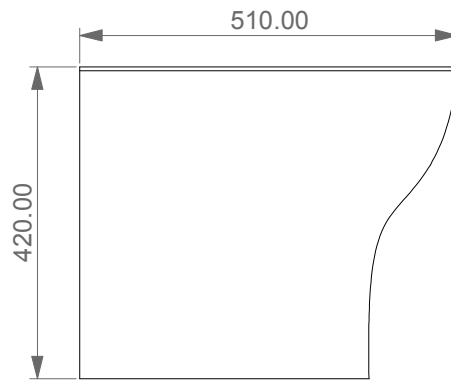

FRONT

LEFT

TOP

REAR

GSG
CERAMIC DESIGN

Bidet a terra Speed monoforo
(senza foro, tre fori su richiesta)
Speed bidet back to wall one hole
(no hole, three holes on request)

SECTION

Designation
Bidet a terra Speed monoforo
(senza foro, tre fori su richiesta)
Speed bidet back to wall one hole
(no hole, three holes on request)

Scale
1:10

cod. SPBI01

GSG
CERAMIC DESIGN

This drawing including the respected data may neither be duplicated nor modified nor altered without the consent of GSG Ceramic Design. The use of the data/technical drawings take place at users own risk and under exclusion of any liability of GSG Ceramic Design. The dimensions are not binding; products are subject to changes. Measurement shown may be subjected to small variations or are indicative.