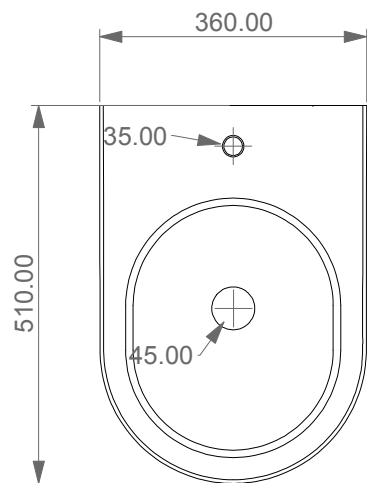

FRONT

LEFT

TOP

REAR

GSG
CERAMIC DESIGN

Bidet a terra Speed monoforo
(senza foro, tre fori su richiesta)
Speed bidet back to wall one hole
(no hole, three holes on request)

SECTION

Designation
Bidet a terra Speed monoforo
(senza foro, tre fori su richiesta)
Speed bidet back to wall one hole
(no hole, three holes on request)

Scale
1:10

cod. SPBI01

GSG
CERAMIC DESIGN

This drawing including the respected data may neither be duplicated nor modified nor altered without the consent of GSG Ceramic Design. The use of the data/technical drawings take place at users own risk and under exclusion of any liability of GSG Ceramic Design. The dimensions are not binding; products are subject to changes. Measurement shown may be subjected to small variations or are indicative.