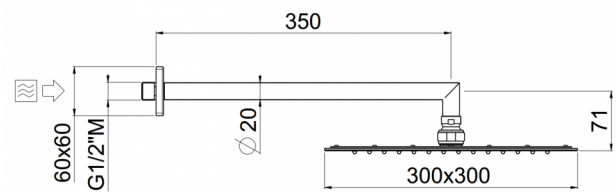

MySlim

Quadro 3 inspectable 300x300
26106C35-CRX

TECHNICAL INFORMATION

Single-function ultrathin square shower head 300x300, non-liming, inspectable, in chromed INOX with wall mounted shower arm in brass $\varnothing 20 \frac{1}{2}$ " mm, 40 cm. CHROME

Flow rate:
7 l/min

PICTURE

SPARE PARTS

FEATURES

Rain jet

Non-liming

ecologic

inspectable square

TECHNICAL DRAWING

FINISHINGS