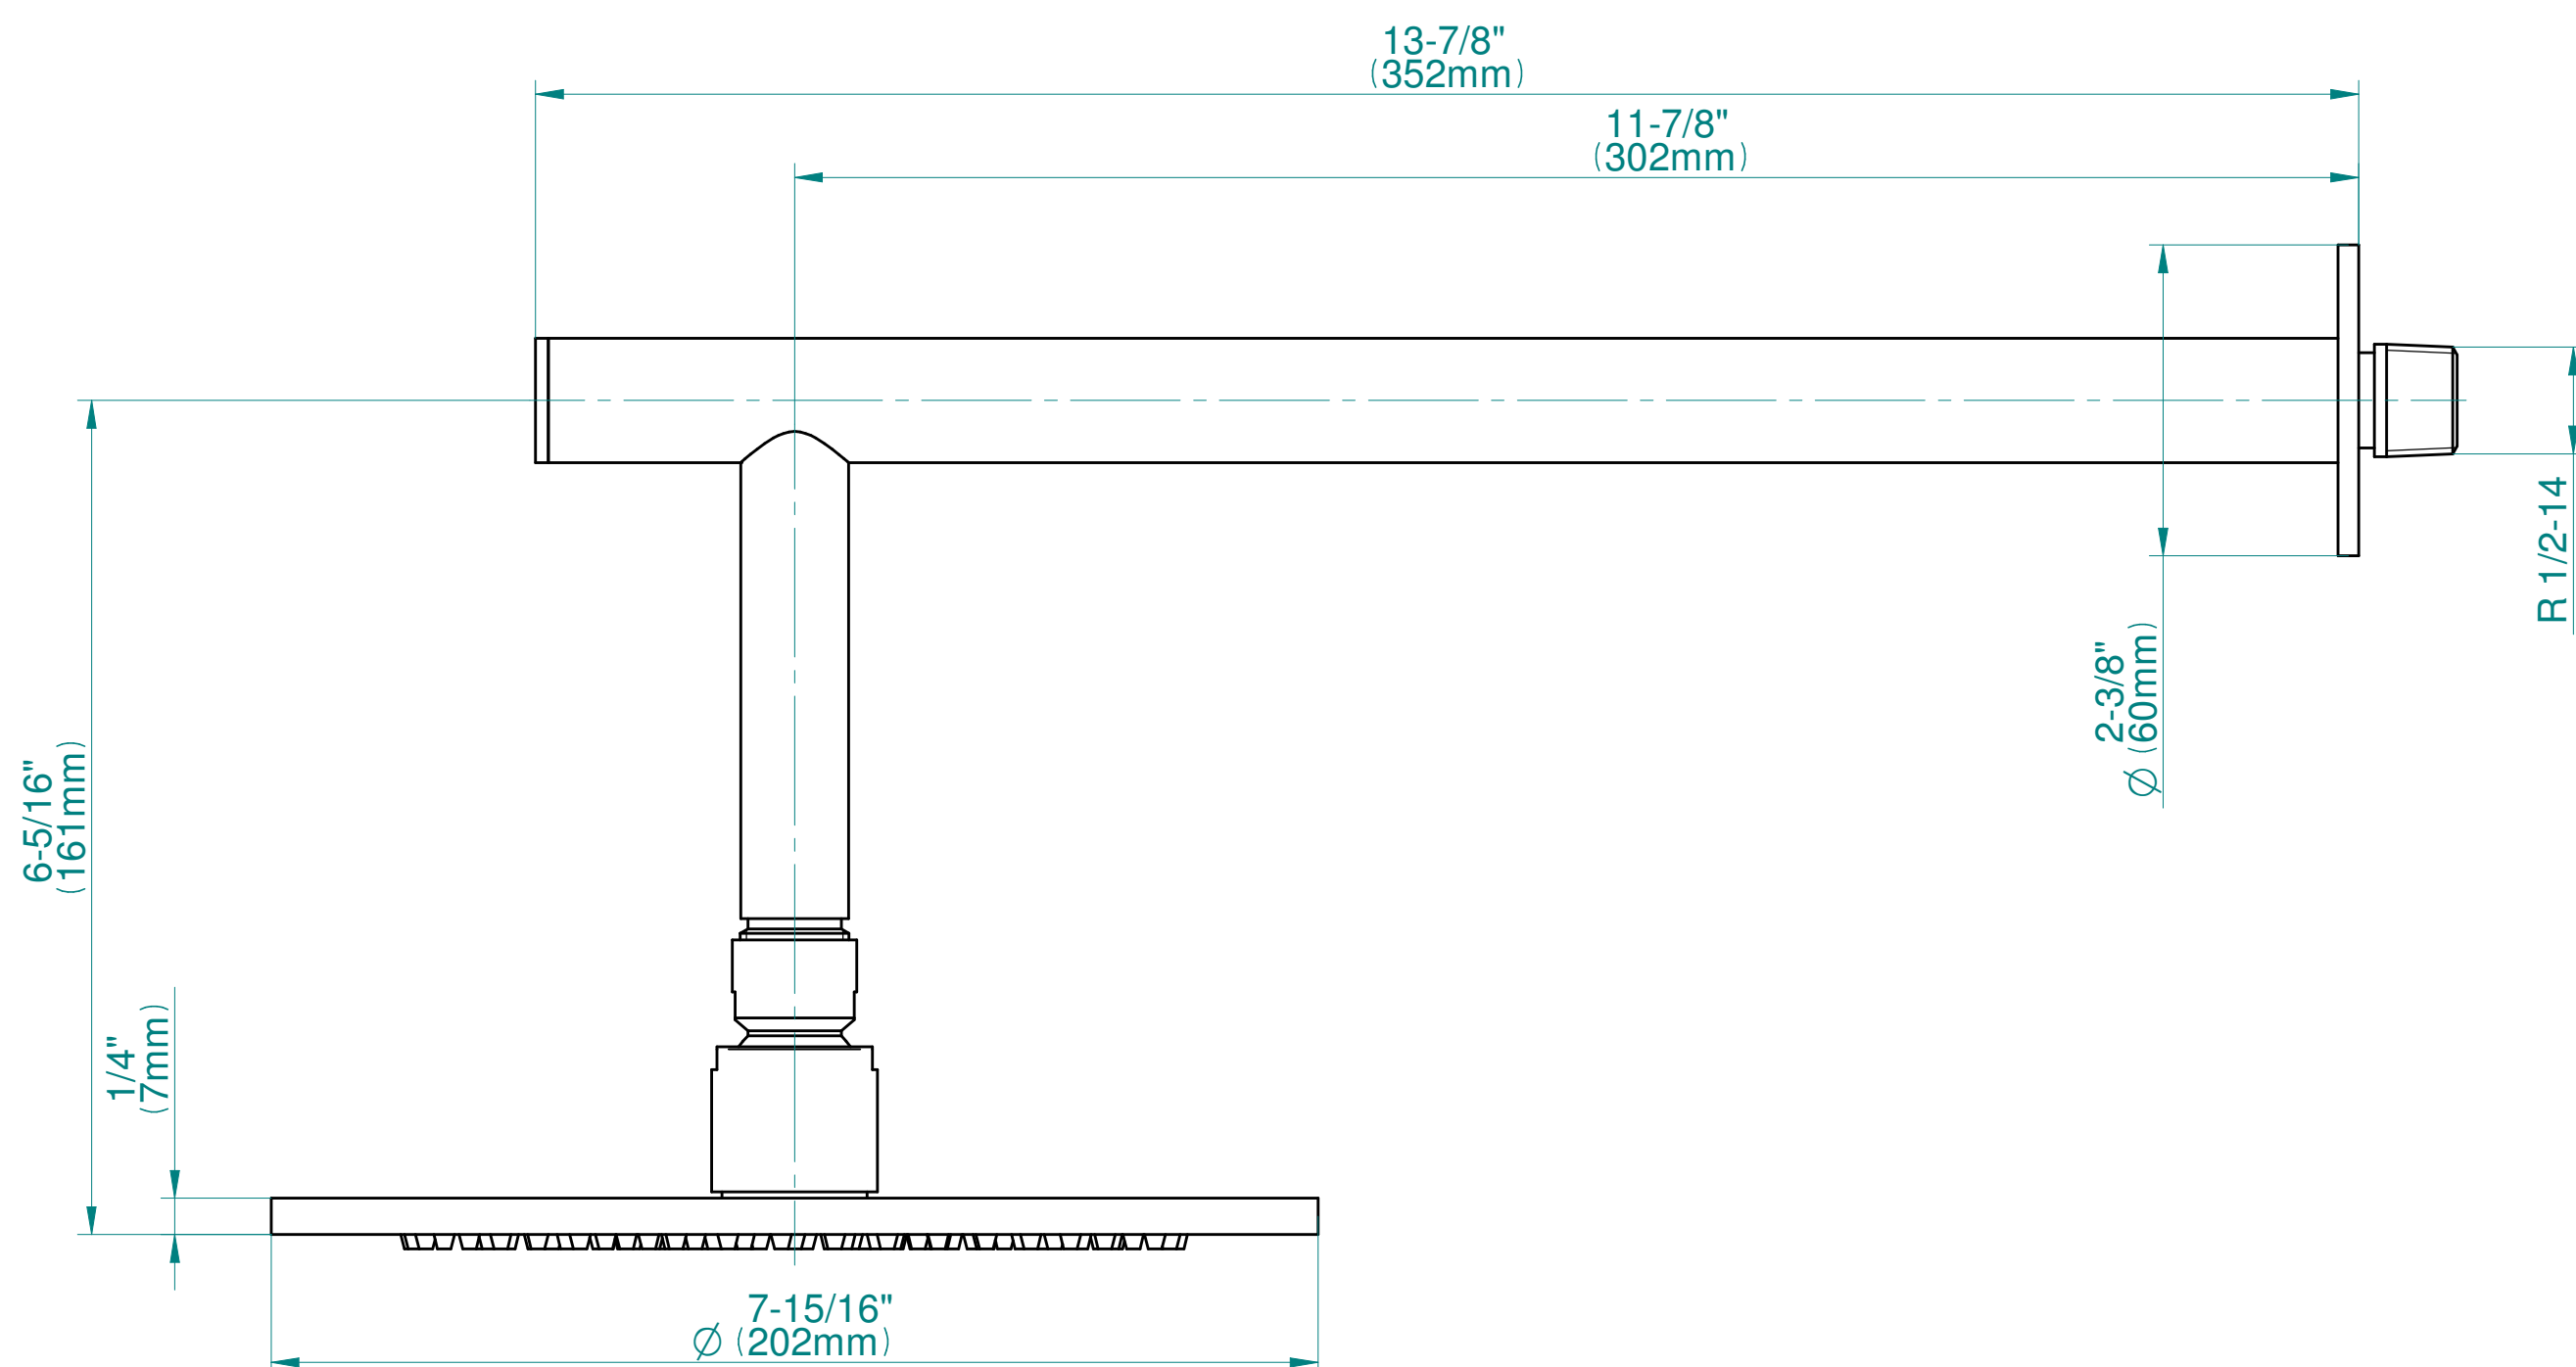

E-8306

Shower components Series

GRAFF[®]
CUTTING EDGE DESIGN