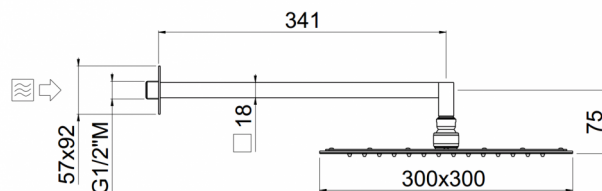

## TECHNICAL INFORMATION

Single-function ultrathin square shower head 300x300, non-liming, inspectable, in chromed INOX with wall mounted square shower arm in brass 18x18 1/2" mm, 35 cm. CHROME

**Flow rate:**  
7 l/min

## SPARE PARTS

## FEATURES

Rain jet

Non-liming

ecologic

inspectable square

## TECHNICAL DRAWING