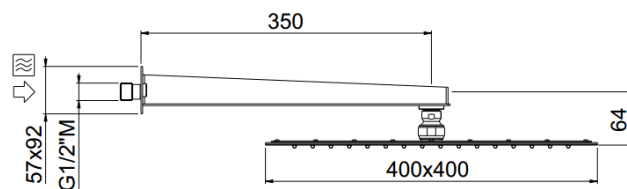

MySlim

Quadro 2 inspectable 400x400
26607C35-CRX

TECHNICAL INFORMATION

One jet non-liming inspectable and serviceable ultra-thin square shower head, 400x400, in chromed stainless steel with 35 cm chromed stainless steel wall arm with square extremities. CHROME

Flow rate:
8 l/min

PICTURE

SPARE PARTS

FEATURES

Rain jet

Non-liming

ecologic

inspectable square

TECHNICAL DRAWING

FINISHINGS