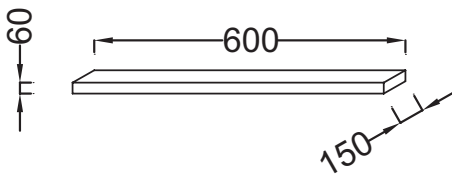

Features

- DIMENSIONS: 60 x 15 x 6 cm
- MATERIAL: Melamine
- TYPE OF COORDINATING FURNITURE : Shelf
- WEIGHT: 3 kg
- INSTALLATION TYPE: Wall-hung
- Storage solutions to complete your made-to-measure washstation

Consumer benefits

- INVISIBLE FIXINGS

Technical drawing

Product Specification: Shelf 60 cm. EB500. Collection: PARALLEL. DIMENSIONS: 60 x 15 x 6 cm. WEIGHT: 3 kg. MATERIAL: Melamine. INSTALLATION TYPE: Wall-hung. TYPE OF COORDINATING FURNITURE : Shelf. Storage solutions to complete your made-to-measure washstation.