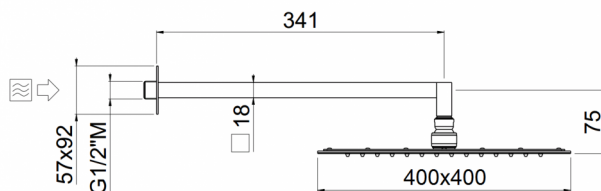

## TECHNICAL INFORMATION

Single-function ultrathin square shower head 400x400, non-liming, inspectable, in chromed INOX with wall mounted square shower arm in brass 18x18 1/2" mm, 35 cm. CHROME

**Flow rate:**  
8 l/min

## FEATURES

Rain jet

Non-liming

ecologic

inspectable square

## TECHNICAL DRAWING