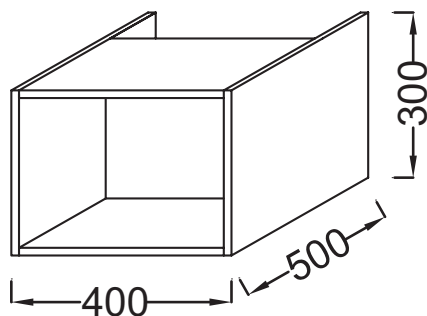

NR4 - Mèlaminé
Marbre blanc

Main features:

Features

- DIMENSIONS: 40 x 50 x 30 cm
- MATERIAL: Lacquer or melamine
- STORAGE TYPE: Niche
- WEIGHT: 4.9 kg
- INSTALLATION TYPE: Wall-hung

Consumer benefits

- ADDITIONAL STORAGE

Technical drawing

Product Specification: Niche unit 40 cm. EB593. Collection: PARALLEL. DIMENSIONS: 40 x 50 x 30 cm. WEIGHT: 4.9 kg. MATERIAL: Lacquer or melamine. INSTALLATION TYPE: Wall-hung. STORAGE TYPE: Niche.