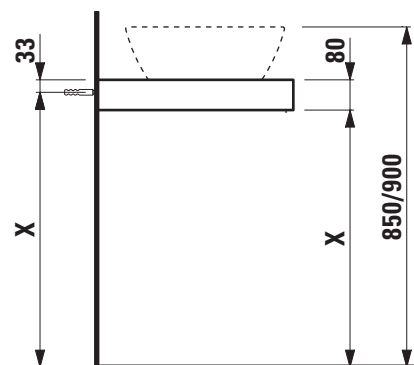

TECHNICAL DRAWINGS / S 1 : 20

B / mm	C / mm	Ceramic
194	400	Val s1228.2 (semi-wet-area left)
210	386	Palomba s1680.2
215	380	Val s1628.8

B / mm	C / mm	Ceramic
248	378	Val s1228.1
400	194	Val s1228.2 (semi-wet-area right)
298	298	all other from matrix for washtops Case

X = The exact height must be set during installation.