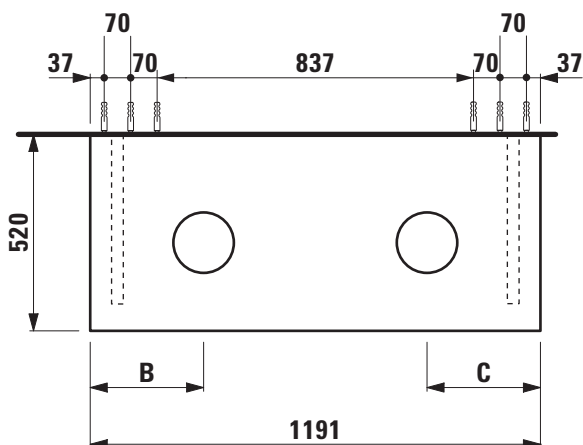

TECHNICAL DRAWINGS / S 1 : 20

B / mm	C / mm	Ceramic
194	400	Val s1228.2 (semi-wet-area left)
210	386	Palomba s1680.2
215	380	Val s1628.8

B / mm	C / mm	Ceramic
248	378	Val s1228.1
400	194	Val s1228.2 (semi-wet-area right)
298	298	all other from matrix for washtops Case

X = The exact height must be set during installation.