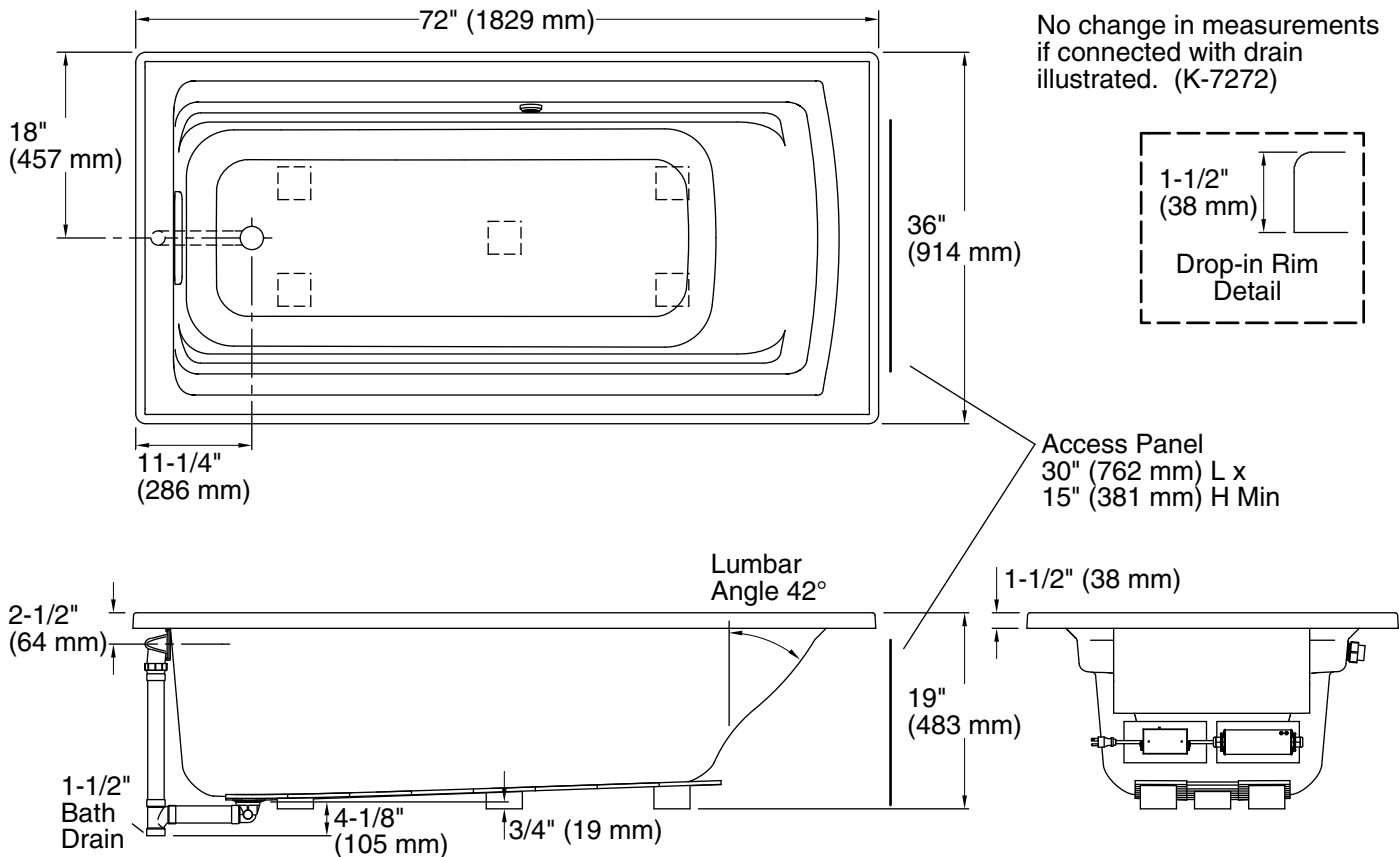

Required Electrical Service

One circuit required, protected with Class A Ground-Fault Circuit-Interrupter (GFCI). Outside North America, this device may be known as a Residual Current Device (RCD).

Heated Surface: 120 V, 15 A

Technical Information

All product dimensions are nominal.

Installation:	Drop-in
Drain location:	End
Basin area, bottom:	51-3/8" x 21" (1305 mm x 533 mm)
Basin area, top:	64-1/2" x 30-1/2" (1638 mm x 775 mm)
Weight:	70 lbs (31.8 kg)
Minimum floor load:	40 lbs/ft² (195.3 kg/m²)
Water depth:	15" (381 mm)
Water capacity:	72 gal (272.5 L)
Cutout:	Drop-in, 70-1/2" x 34-1/2" (1791 mm x 876 mm)
Electrical component rating:	Heated Surface: 120 V, 0.5 A, 60 Hz, 65 W
Minimum flat for door:	1-9/16" (40 mm)

Notes

Measure your actual product for rough-in details. Install this product according to the installation instructions.

The hot water supply should be 70% of the capacity of the bath or greater. Installations will vary.

This bath is designed for drop-in installation only. It is not suited for use in a three wall alcove with an overhead shower.

ADA compliant when installed to the specific requirements of these regulations.