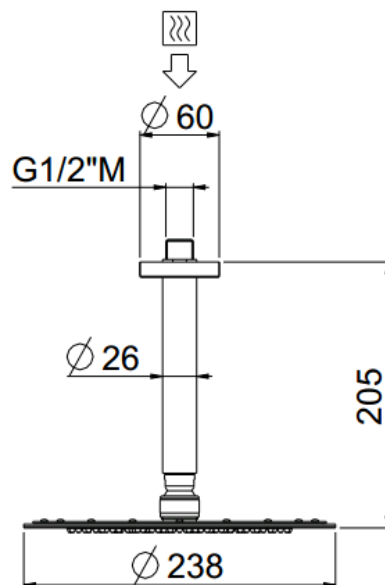

## TECHNICAL INFORMATION

Single-function ultrathin round shower head Ø240, non-liming, inspectable, in INOX with roof mounted shower arm in brass Ø 26 1/2" mm, 15 cm. CHROME

**Flow rate:**  
6 l/min

## PICTURE

## TECHNICAL DRAWING