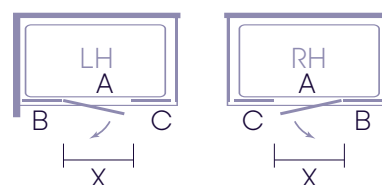

HINGE DOOR & 2 INLINE PANELS

with Side Panel

Shown as Left Hand (L)

FEATURES & BENEFITS

- Frameless Design
- Smooth & Solid Opening & Closing
- Handle Options Available
- Power Shower suitable
- Wetroom Compatible
- Concealed Fixings
- This product is handed

Handle Options

Standard Handle

Traditional Handle

Mirrored Chrome

Polished Nickel

Product Information

Size	Code	Adjustment Min-Max
1100	GHD1100H (L or R)	1065-1080
1200	GHD1200H (L or R)	1165-1180
1300	GHD1300H (L or R)	1265-1280
1400	GHD1400H (L or R)	1365-1380
1500	GHD1500H (L or R)	1465-1480
1600	GHD1600H (L or R)	1565-1580
1700	GHD1700H (L or R)	1665-1680
1800	GHD1800H (L or R)	1765-1780
1900	GHD1900H (L or R)	1865-1880

This product is handed – please choose L for Left and R for Right when ordering.

Side Panel

Size	Code	Adjustment Min-Max
700	GHSB700H	665-680
760	GHSB760H	725-740
800	GHSB800H	765-780
900	GHSB900H	865-880
1000	GHSB1000H	965-980

Side panel is reversible.

Side Panel

A - Moving Panel B / C- Fixed Panel X - Door Opening

Configuration

Size	Code	Door X Opening	Panel A Moving Panel	Panel B Fixed Panel	Panel C Inline Panel
1100	GHD1100H (L or R)	520	600	300	200
1200	GHD1200H (L or R)	520	600	300	300
1300	GHD1300H (L or R)	520	600	300	400
1400	GHD1400H (L or R)	620	700	300	400
1500	GHD1500H (L or R)	620	700	400	400
1600	GHD1600H (L or R)	620	700	500	400
1700	GHD1700H (L or R)	620	700	500	500
1800	GHD1800H (L or R)	720	800	500	500
1900	GHD1900H (L or R)	720	800	500	600