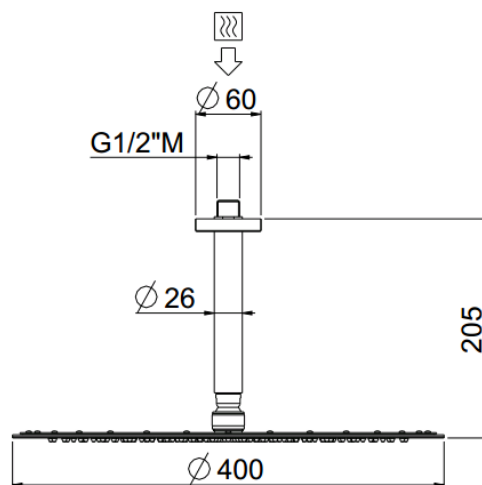

MySlim

Tondo 1 inspectable Ø400
26204C15-CRX

TECHNICAL INFORMATION

Single-function ultrathin round shower head Ø400, non-liming, inspectable, in INOX with roof mounted shower arm in brass Ø 26 1/2" mm, 15 cm. CHROME

Flow rate:
8 l/min

PICTURE

SPARE PARTS

FEATURES

Rain jet

Non-liming

ecologic

inspectable round

TECHNICAL DRAWING

FINISHINGS