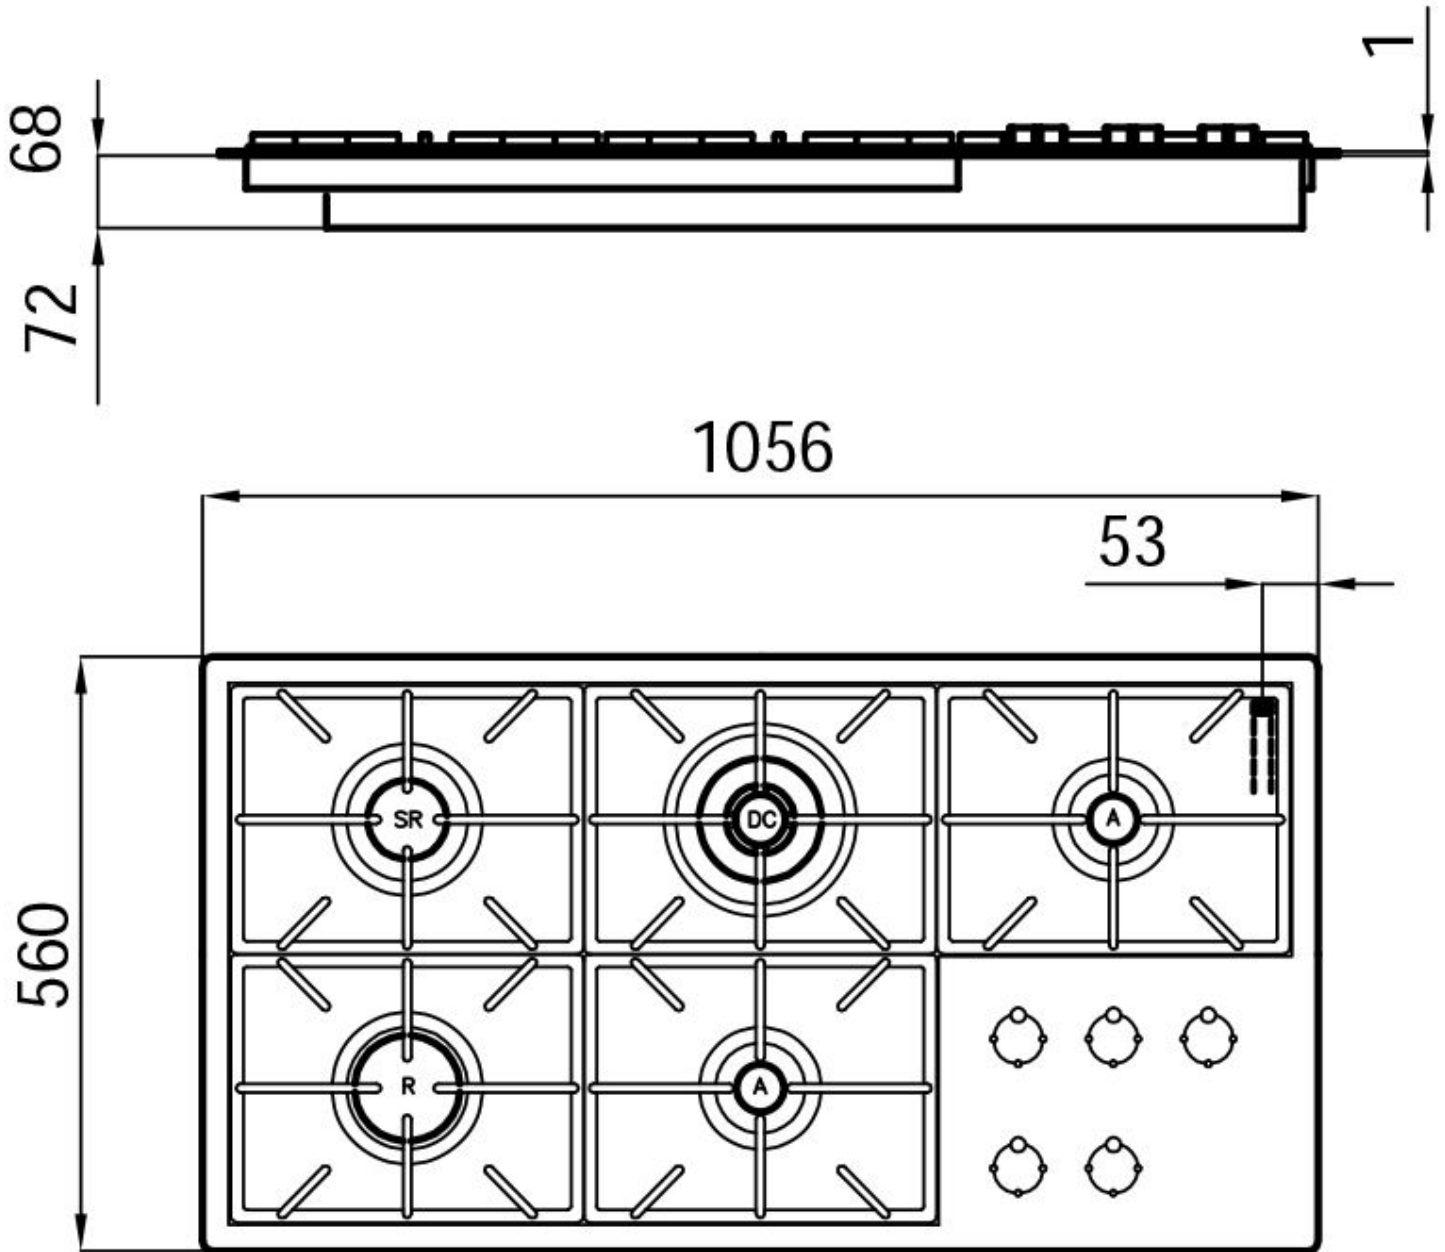

TECHNICAL DATA