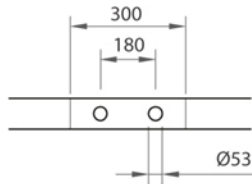

* Option

Rim detail

CAST IRON BATHTUB Collection	
Code	Description
9131	Cast iron bathtub 1780x800 (Kg. 246 - Lt. 240) Without tap holes, external unfinished
103	External painting External painting White
105	External painting RAL

GH
GENTRY HOME

Verona - Italy
tel. +39 045 8006917
fax. +39 045 8020111
gentry-home.com

CAST IRON BATHTUB Collection	
Code	Description
0190-C 0191-I/N/O/OR 0191-B/ND/R	<p>Exposed bath waste with drain stopper chain and overflow with exposed pipes for floor connector and siphon</p> <p>Chrome Incalux, Nickel, Dark Gold, Rose Gold Bronze, Dark Nickel, Copper</p>