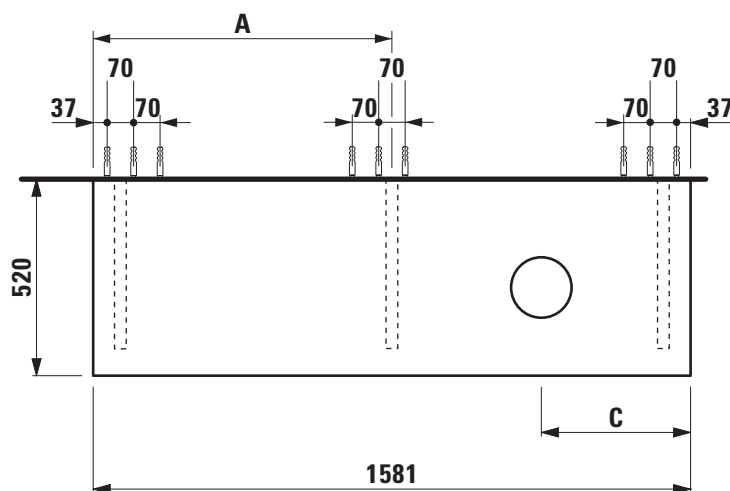

TECHNICAL DRAWINGS / S 1 : 20

A / mm	C / mm	Ceramic
790,5	225	Kartell by Laufen s1833.5
790,5	239	Kartell by Laufen s1233.2 (with tap bank right)
790,5	290	Val s1228.2 (semi-wet-area left)
587	300	Kartell by Laufen s1833.9
790,5	301	Kartell by Laufen s1333.3
790,5	374	Kartell by Laufen s1833.4
		Living Square s1643.2
587	395	Laufen Pro S s1696.2, s1696.3, s1696.4 Laufen Pro s1795.3
790,5	445	Palomba s1680.3 Val s1228.1

A / mm	C / mm	Ceramic
587	447	Laufen Pro S s1696.7 Val s1628.5
790,5	447	Living City s1743.7
790,5	484	Palomba s1680.2
790,5	488	Val s1628.8
790,5	500	Val s1228.2 (semi-wet-area right)
587	505	Val s1628.7
587	535	Living Square s1643.4
790,5	652	Kartell by Laufen s1233.2 (with tap bank left)
790,5	395	all other from matrix for washtops Case

X = The exact height must be set during installation.