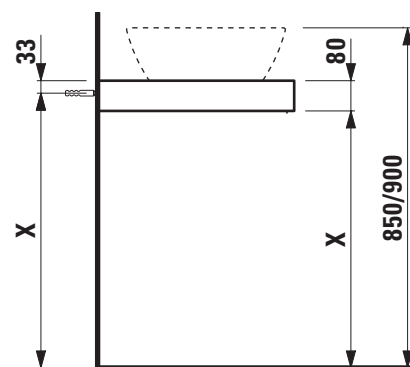

TECHNICAL DRAWINGS / S 1 : 20

A / mm	C / mm	Ceramic
790,5	225	Kartell by Laufen s1833.5
790,5	239	Kartell by Laufen s1233.2 (with tap bank right)
790,5	290	Val s1228.2 (semi-wet-area left)
587	300	Kartell by Laufen s1833.9
790,5	301	Kartell by Laufen s1333.3
790,5	374	Kartell by Laufen s1833.4
		Living Square s1643.2
587	395	Laufen Pro S s1696.2, s1696.3, s1696.4 Laufen Pro s1795.3
790,5	445	Palomba s1680.3 Val s1228.1

A / mm	C / mm	Ceramic
587	447	Laufen Pro S s1696.7 Val s1628.5
790,5	447	Living City s1743.7
790,5	484	Palomba s1680.2
790,5	488	Val s1628.8
790,5	500	Val s1228.2 (semi-wet-area right)
587	505	Val s1628.7
587	535	Living Square s1643.4
790,5	652	Kartell by Laufen s1233.2 (with tap bank left)
790,5	395	all other from matrix for washtops Case

X = The exact height must be set during installation.