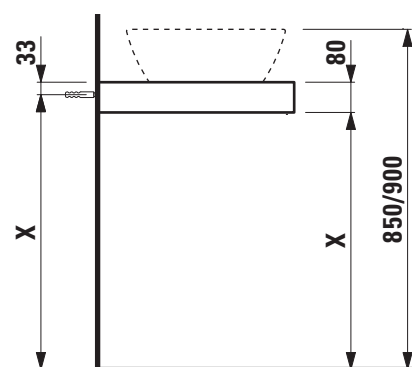

TECHNICAL DRAWINGS / S 1 : 20

B / mm	C / mm	Ceramic
225	375	Kartell by Laufen s1833.4
290	500	Val s1228.2 (semi-wet-area right)
303	488	Val s1628.8
307	484	Palomba s1680.2

B / mm	C / mm	Ceramic
345	445	Val s1228.1
346	445	Palomba s1680.3
374	225	Kartell by Laufen s1833.5
500	290	Val s1228.2 (semi-wet-area left)
395	395	all other from matrix for washtops Case

X = The exact height must be set during installation.