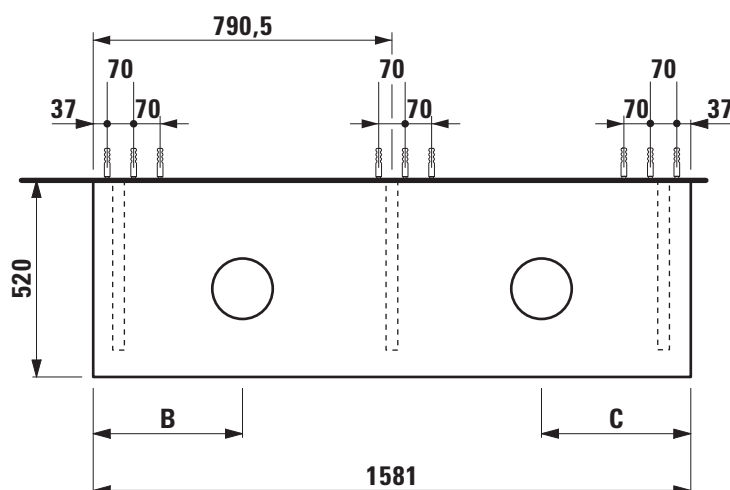

TECHNICAL DRAWINGS / S 1 : 20

B / mm	C / mm	Ceramic
225	375	Kartell by Laufen s1833.4
290	500	Val s1228.2 (semi-wet-area right)
303	488	Val s1628.8
307	484	Palomba s1680.2

B / mm	C / mm	Ceramic
345	445	Val s1228.1
346	445	Palomba s1680.3
374	225	Kartell by Laufen s1833.5
500	290	Val s1228.2 (semi-wet-area left)
395	395	all other from matrix for washtops Case

X = The exact height must be set during installation.