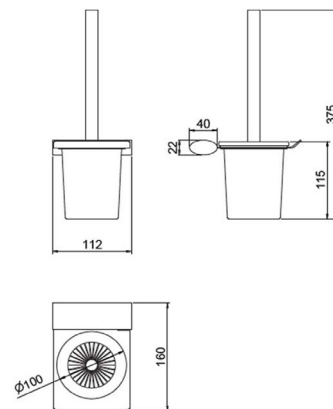

Accessories OMEGA - Toilet brush holder

Product Information

- Code: 23501
- Kit of product: Toilet roll holder
- Catalogue: General catalogue
- Family: Omega
- Dimensions: 160 x 375 x 112 mm
- Materials Chrome brass and Matt glass
- Finishes:
 - Shine chrome

Finishes

Shine chrome

Dimensions

160 x 375 x 112 mm