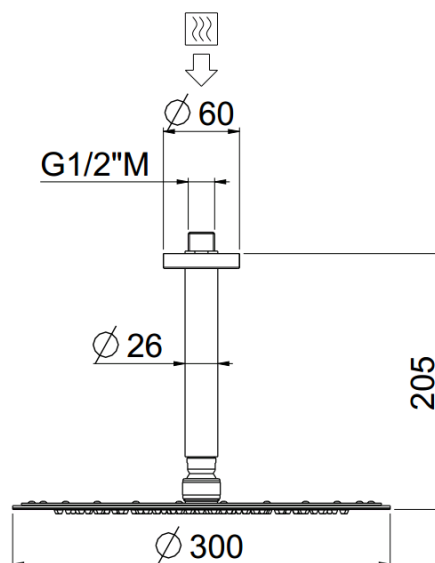

## TECHNICAL INFORMATION

Single-function ultrathin round shower head Ø300, non-liming, inspectable, in INOX with roof mounted shower arm in brass Ø 26 1/2" mm, 15 cm. CHROME

**Flow rate:**  
7 l/min

## PICTURE

## TECHNICAL DRAWING