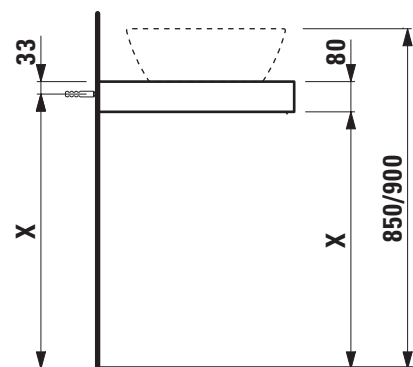

TECHNICAL DRAWINGS / S 1 : 20

A / mm	B / mm	Ceramic
477	491	Kartell by Laufen s1333.2
477	565	Palomba s1680.1
477	584	Kartell by Laufen s1233.2 (with tap bank left)
477	641	Kartell by Laufen s1833.8
477	687	Val s1228.2 (semi-wet-area right)
477	698	Val s1628.8
447	702	Palomba s1680.2
477	716	Kartell by Laufen s1833.4
477	740	Val s1228.1
477	741	Palomba s1680.3
347	865	Kartell by Laufen s1833.5

A / mm	B / mm	Ceramic
347	790,5	Living City s1743.7, s1843.8
		Living Square s1643.4
		Laufen Pro S s1696.4, s1696.5, s1696.6, s1696.7
		Val s1628.5, s1628.7
477	894	Val s1228.2 (semi-wet-area left)
347	940	Kartell by Laufen s1833.9
347	995	Kartell by Laufen s1233.2 (with tap bank right)
477	1089	Kartell by Laufen s1333.3
477	790,5	all other from matrix for washtops Case

X = The exact height must be set during installation.