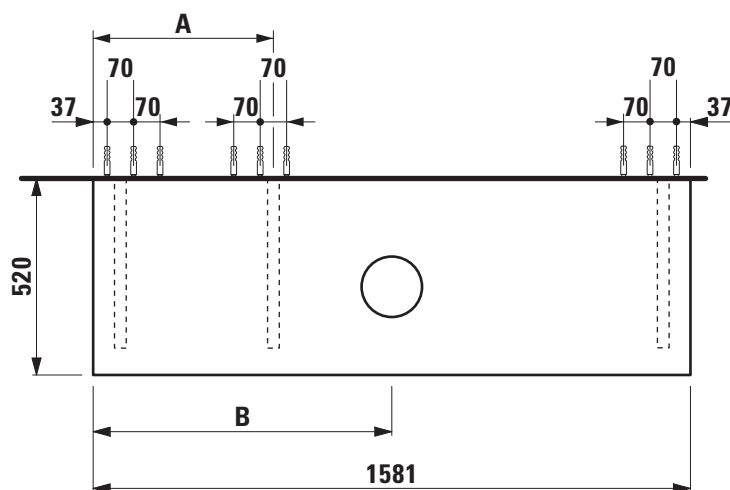

TECHNICAL DRAWINGS / S 1 : 20

A / mm	B / mm	Ceramic
477	491	Kartell by Laufen s1333.2
477	565	Palomba s1680.1
477	584	Kartell by Laufen s1233.2 (with tap bank left)
477	641	Kartell by Laufen s1833.8
477	687	Val s1228.2 (semi-wet-area right)
477	698	Val s1628.8
447	702	Palomba s1680.2
477	716	Kartell by Laufen s1833.4
477	740	Val s1228.1
477	741	Palomba s1680.3
347	865	Kartell by Laufen s1833.5

A / mm	B / mm	Ceramic
347	790,5	Living City s1743.7, s1843.8
		Living Square s1643.4
		Laufen Pro S s1696.4, s1696.5, s1696.6, s1696.7
		Val s1628.5, s1628.7
477	894	Val s1228.2 (semi-wet-area left)
347	940	Kartell by Laufen s1833.9
347	995	Kartell by Laufen s1233.2 (with tap bank right)
477	1089	Kartell by Laufen s1333.3
477	790,5	all other from matrix for washtops Case

X = The exact height must be set during installation.