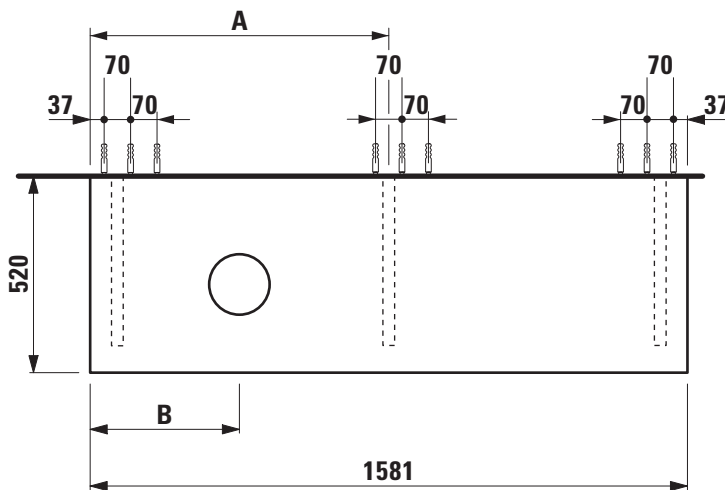

TECHNICAL DRAWINGS / S 1 : 20

A / mm	B / mm	Ceramic
790,5	239	Kartell by Laufen s1233.2 (with tap bank left)
790,5	225	Kartell by Laufen s1833.4
790,5	250	Palomba s1680.1
790,5	290	Val s1228.2 (semi-wet-area right)
994	300	Kartell by Laufen s1833.8
790,5	301	Kartell by Laufen s1333.2
790,5	303	Val s1628.8
790,5	307	Palomba s1680.2
790,5	345	Val s1228.1
790,5	346	Palomba s1680.3
790,5	374	Kartell by Laufen s1833.5

A / mm	B / mm	Ceramic
994	395	Living Square s1643.2 Laufen Pro S s1696.2, s1696.3, s1696.4 Laufen Pro s1795.3
790,5	447	Living City s1743.7
994	447	Laufen Pro S s1696.7 Val s1628.5
790,5	500	Val s1228.2 (semi-wet-area left)
994	505	Val s1628.7
994	535	Living Square s1643.4
790,5	651	Kartell by Laufen s1233.2 (with tap bank right)
790,5	395	all other from matrix for washtops Case

X = The exact height must be set during installation.