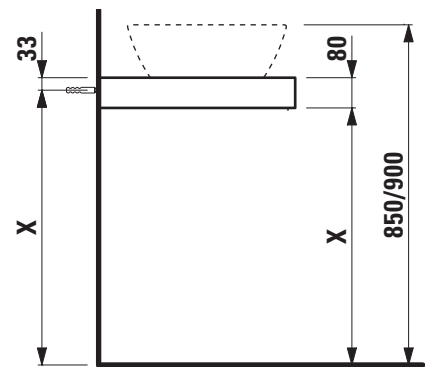

TECHNICAL DRAWINGS / S 1 : 20

A / mm	B / mm	Ceramic
790,5	239	Kartell by Laufen s1233.2 (with tap bank left)
790,5	225	Kartell by Laufen s1833.4
790,5	250	Palomba s1680.1
790,5	290	Val s1228.2 (semi-wet-area right)
994	300	Kartell by Laufen s1833.8
790,5	301	Kartell by Laufen s1333.2
790,5	303	Val s1628.8
790,5	307	Palomba s1680.2
790,5	345	Val s1228.1
790,5	346	Palomba s1680.3
790,5	374	Kartell by Laufen s1833.5

A / mm	B / mm	Ceramic
994	395	Living Square s1643.2 Laufen Pro S s1696.2, s1696.3, s1696.4 Laufen Pro s1795.3
790,5	447	Living City s1743.7
994	447	Laufen Pro S s1696.7 Val s1628.5
790,5	500	Val s1228.2 (semi-wet-area left)
994	505	Val s1628.7
994	535	Living Square s1643.4
790,5	651	Kartell by Laufen s1233.2 (with tap bank right)
790,5	395	all other from matrix for washtops Case

X = The exact height must be set during installation.