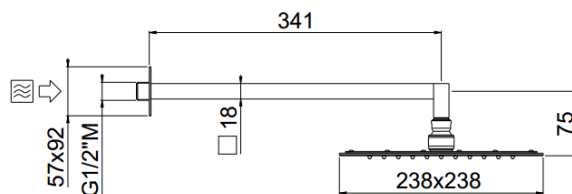

## TECHNICAL INFORMATION

Single-function ultrathin square shower head 240x240, non-liming, inspectable, in chromed INOX with wall mounted square shower arm in brass 18x18 1/2" mm, 35 cm. CHROME

**Flow rate:**  
6 l/min

## FEATURES

Rain jet

Non-liming

ecologic

inspectable square

## TECHNICAL DRAWING