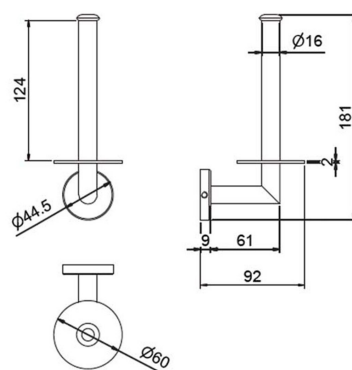

Toilet brush holder -SIL

Product Information

- Code: 12800
- Kind of product: Toilet brush holder
- Catalogue: ECOLine
- Family: SIL
- Dimensions: 70 x 50 x 60 mm
- Materials: Zamak and chrome brass
- Finishes: chrome

Dimensions

60 x 181 x 92 mm