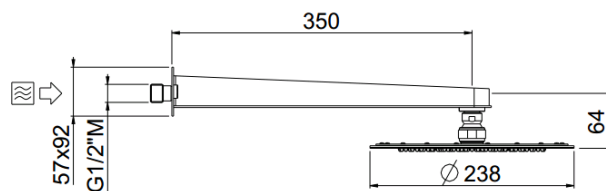

MySlim

Tondo 2 inspectable Ø240
26702C35-CRX

TECHNICAL INFORMATION

One jet non-liming inspectable and serviceable ultra-thin square shower head, Ø240, in chromed stainless steel with 35 cm chromed stainless steel wall arm with round extremities.
CHROME

Flow rate:
6 l/min

PICTURE

SPARE PARTS

FEATURES

Rain jet

Non-liming

ecologic

inspectable round

TECHNICAL DRAWING

FINISHINGS