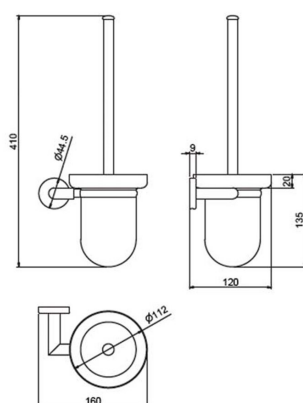

Toilet brush holder - SIL

Product Information

- Code: 12803
- Kind of product: Toilet brush holder
- Catalogue: ECOLine
- Family: SIL
- Dimensions: 160 x 410 x 120 mm
- Materials: Zamak and chrome brass
- Finishes: chrome

Dimensions

160 x 410 x 120 mm