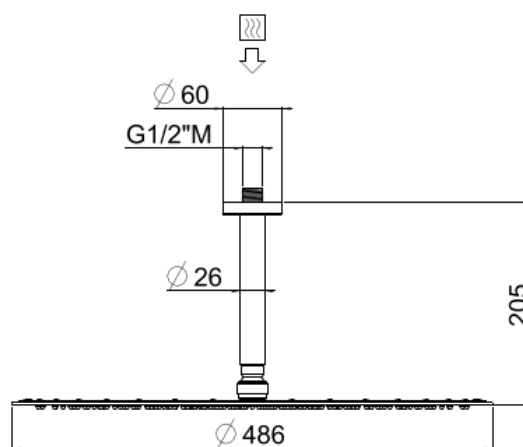

MySlim

Tondo 1 inspectable Ø500
26210C15-CRX

TECHNICAL INFORMATION

Single-function ultrathin round shower head Ø500, non-liming, inspectable, in INOX with roof mounted shower arm in brass Ø 26 1/2" mm, 15 cm. CHROME

Flow rate:
9 l/min

FEATURES

Rain jet

Non-liming

ecologic

inspectable round

PICTURE

TECHNICAL DRAWING