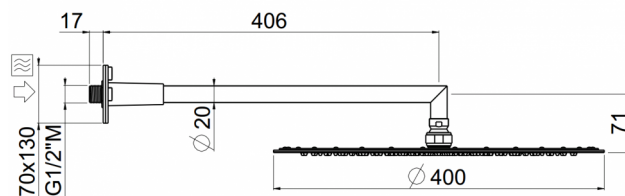

## TECHNICAL INFORMATION

Single-function ultrathin round shower head Ø400, non-liming, inspectable, in INOX with wall mounted shower arm in brass Ø 20 1/2" mm, with shower arm holder for huge dimensions shower heads 40 cm. CHROME

## SPARE PARTS

## FEATURES

Rain jet

Non-liming

ecologic

inspectable round

## TECHNICAL DRAWING