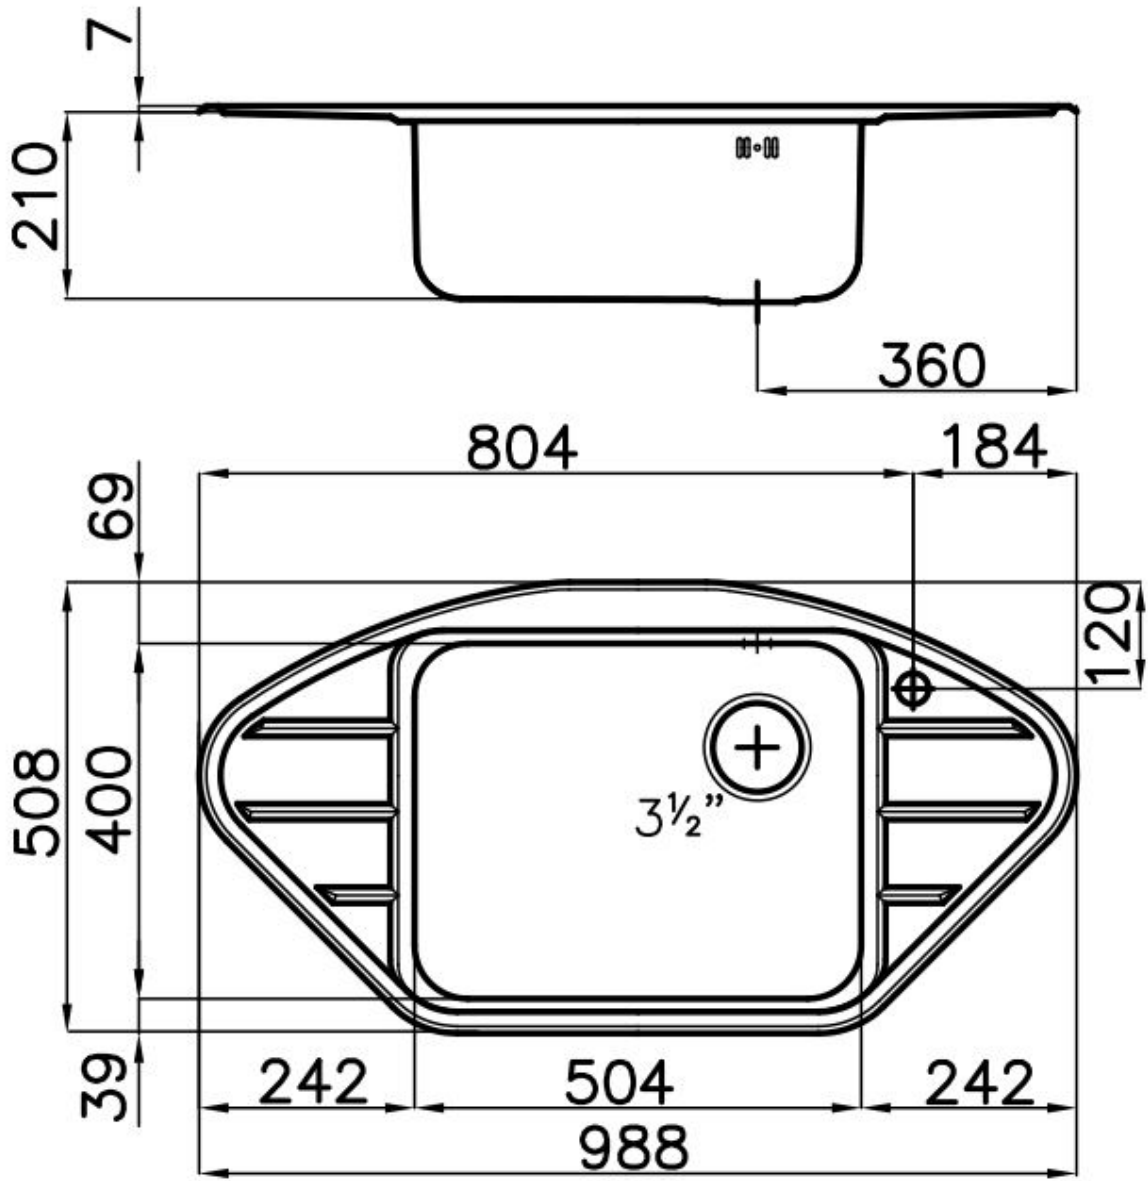

Sink Diamant 3321 060

Sinks

Code: 3321 060

DETAILS

Material	AISI 304 stainless steel
Texture	Foster brushed
Base	80 cm
Edge/Installation Type	Flat Edge
Dimensions	988x508 mm
Standard fittings	Fixing hooks, gasket, drain, overflow and siphon, boxed packing
Mixer holes	1 standard hole
Built-in hole	View technical data sheet (for all Flush-mount / Top-mount models and Under-mount models)
Drainer	Yes

Width 99 cm

Bowl dimension 504x400mm

Number of bowls 1 bowl

Waste fitting 3,5" drain

FEATURES

Added value Foster uses steel thicknesses higher than those used on average by other manufacturers. This is how, thanks to our long experience, we know how to make sinks of superior quality and with a better resistance to aging.

Basket 3,5" waste fitting The drain is equipped with a large 3.5" drain, with the practical basket cap that prevents the discharge of solid parts. The 3.5 "drain allows the use of the Foster waste-disposer, compatible with all models.

Deep bowls This bowls reach an important depth, over 20 cm, thanks to the advanced production technology, that can be offer great capieny and practicity in all the washing operations.

TECHNICAL DATA

GALLERY