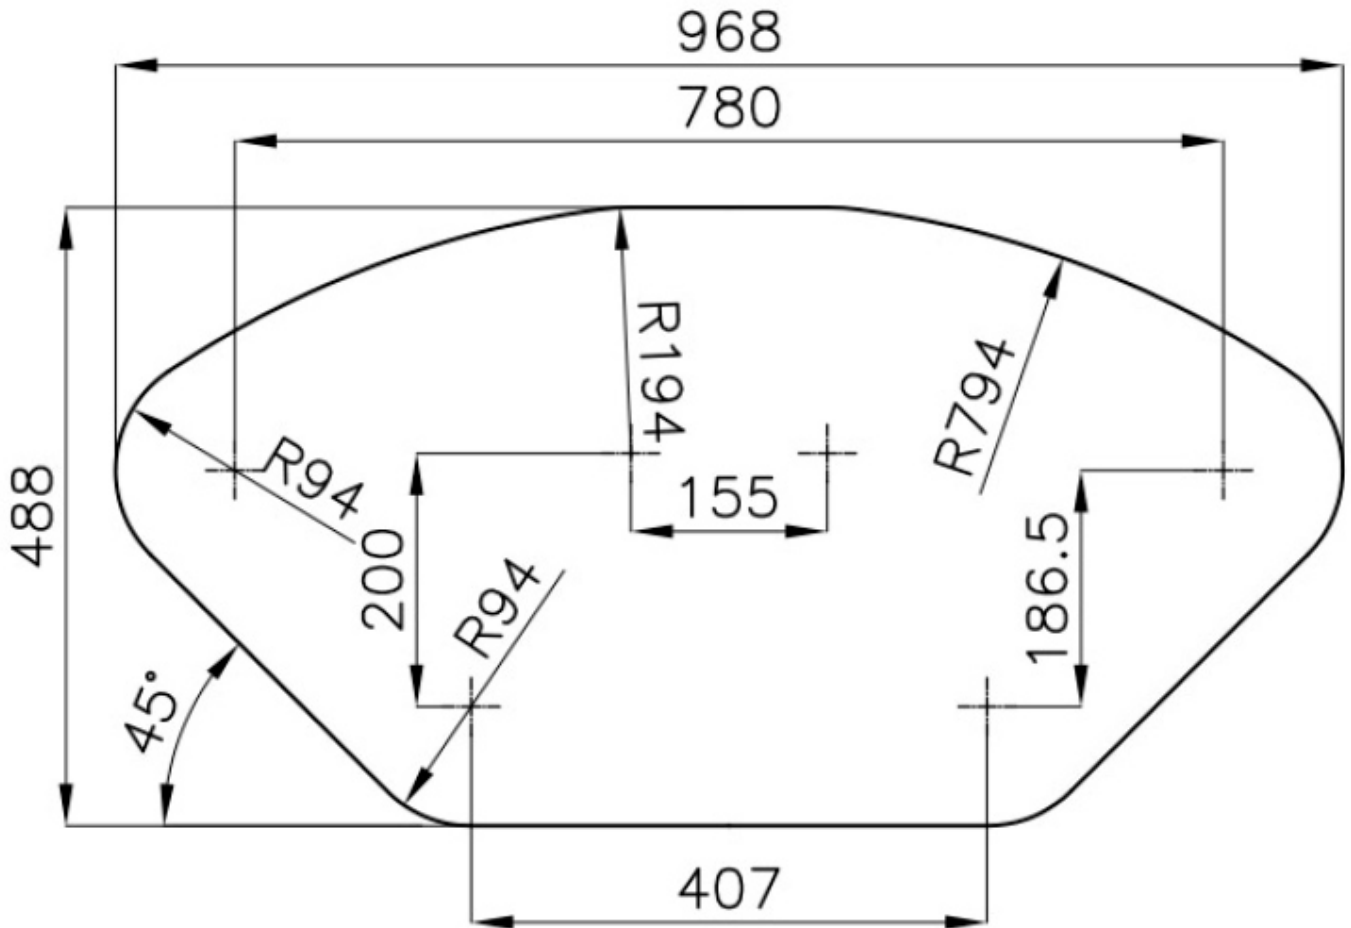

Sink Diamant 3321 060

Sinks

Code: 3321 060

DETAILS

Material	AISI 304 stainless steel
Texture	Foster brushed
Base	80 cm
Edge/Installation Type	Flat Edge
Dimensions	988x508 mm
Standard fittings	Fixing hooks, gasket, drain, overflow and siphon, boxed packing
Mixer holes	1 standard hole
Built-in hole	View technical data sheet (for all Flush-mount / Top-mount models and Under-mount models)
Drainer	Yes

Width 99 cm

Bowl dimension 504x400mm

Number of bowls 1 bowl

Waste fitting 3,5" drain

FEATURES

Added value Foster uses steel thicknesses higher than those used on average by other manufacturers. This is how, thanks to our long experience, we know how to make sinks of superior quality and with a better resistance to aging.

Basket 3,5" waste fitting The drain is equipped with a large 3.5" drain, with the practical basket cap that prevents the discharge of solid parts. The 3.5 "drain allows the use of the Foster waste-disposer, compatible with all models.

Deep bowls This bowls reach an important depth, over 20 cm, thanks to the advanced production technology, that can be offer great capieny and practicity in all the washing operations.

TECHNICAL DATA

GALLERY