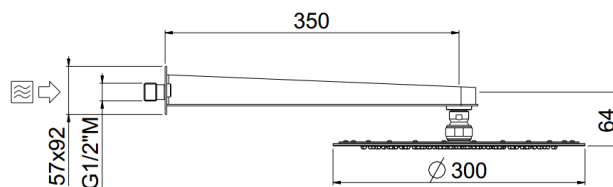

MySlim

Tondo 2 inspectable Ø300
26703C35-CRX

TECHNICAL INFORMATION

One jet non-liming inspectable and serviceable ultra-thin square shower head, Ø300, in chromed stainless steel with 35 cm chromed stainless steel wall arm with round extremities.
CHROME

Flow rate:
7 l/min

PICTURE

SPARE PARTS

FEATURES

Rain jet

Non-liming

ecologic

inspectable round

TECHNICAL DRAWING

FINISHINGS