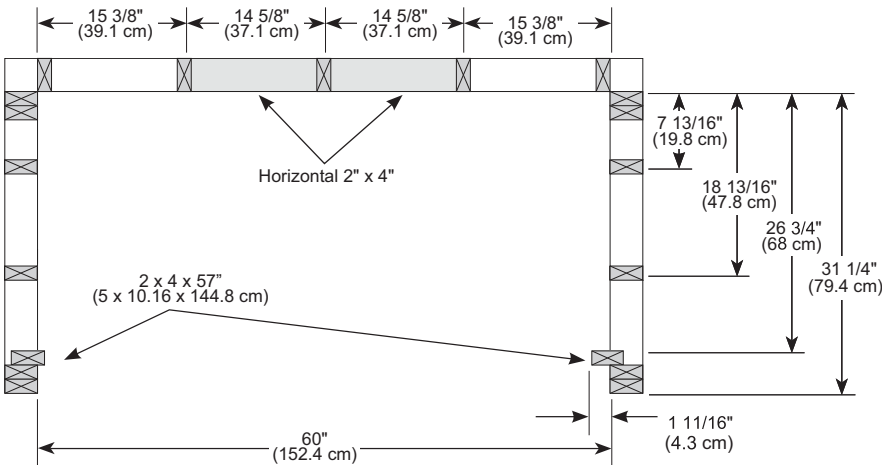

## HYCROFT™

**B66513-6030-WH**  
**60" X 30" THREE-PIECE**  
**BATHTUB WALL SET**

- Made with High-Gloss ProCrylic™ Material
- Direct-to-Stud Installation
- 10 Year Limited Residential Warranty
- 1 Year Limited Commercial Warranty