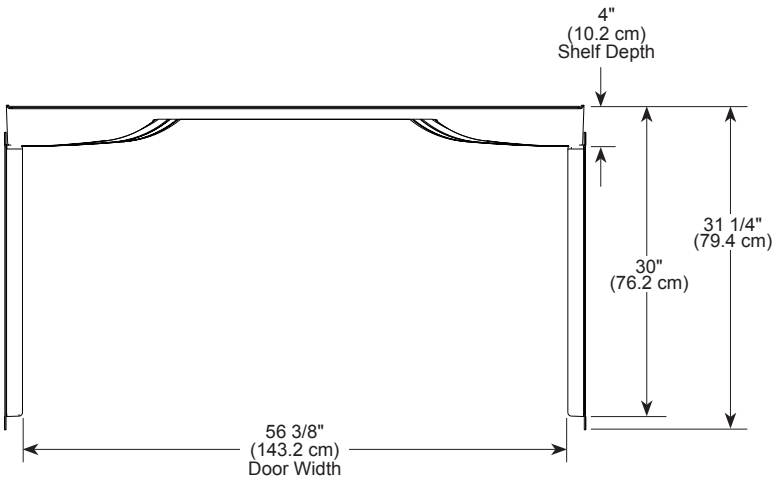

## HYCROFT™

**B66513-6030-WH**  
**60" X 30" THREE-PIECE**  
**BATHTUB WALL SET**

- Made with High-Gloss ProCrylic™ Material
- Direct-to-Stud Installation
- 10 Year Limited Residential Warranty
- 1 Year Limited Commercial Warranty