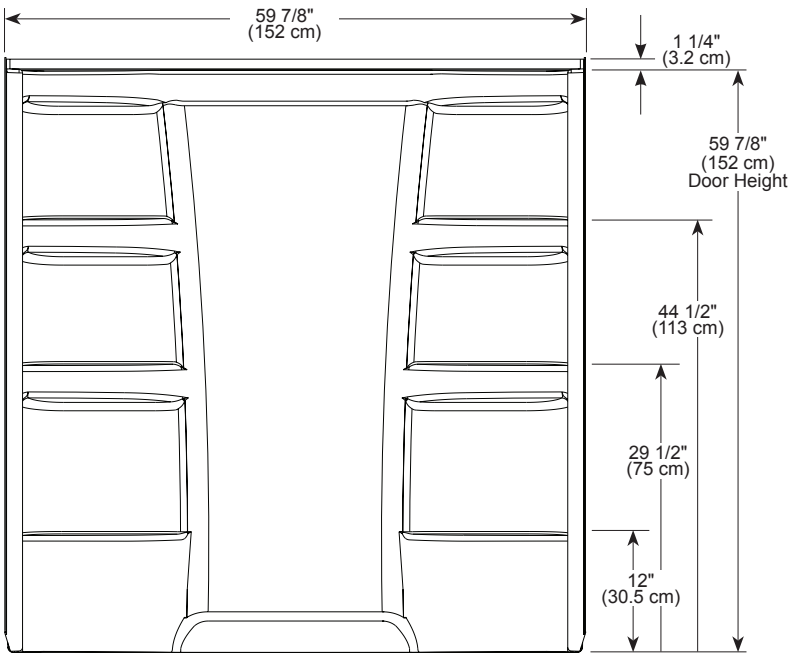

## HYCROFT™

**B66513-6030-WH**  
**60" X 30" THREE-PIECE**  
**BATHTUB WALL SET**

- Made with High-Gloss ProCrylic™ Material
- Direct-to-Stud Installation
- 10 Year Limited Residential Warranty
- 1 Year Limited Commercial Warranty