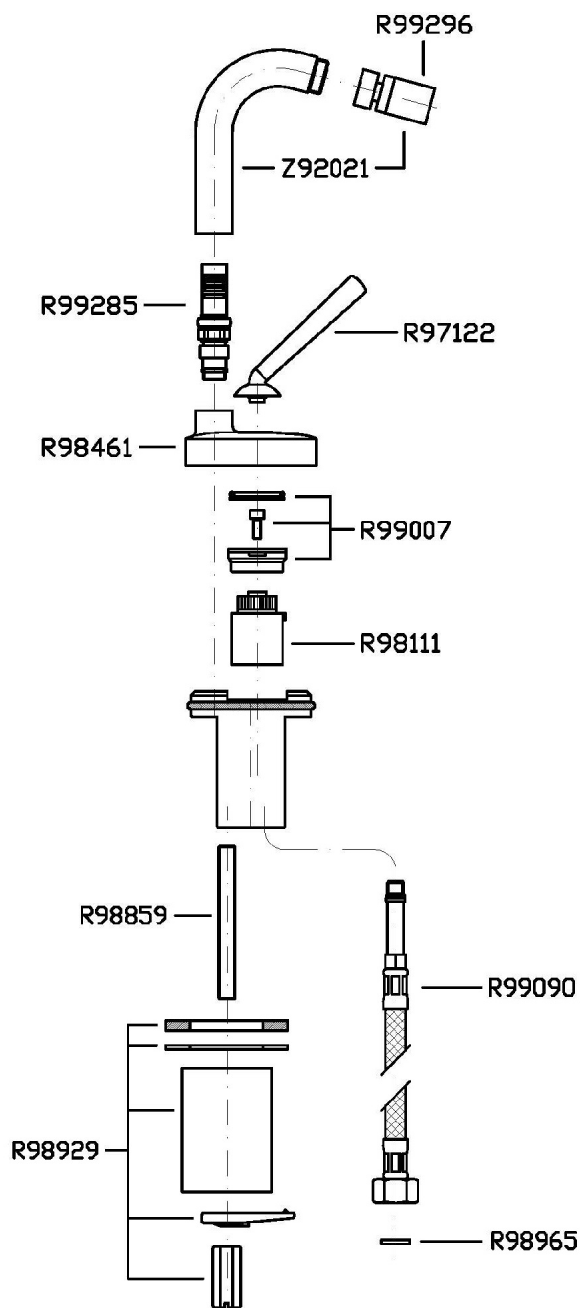

## ISY

ZP1336

Disegno Complessivo / Overall Drawing

## ISY

ZP1336

Esplosi / Exploded

## ISY

ZP1336

Pesi e Misure / Weights and Sizes

Peso ( Kg ) Weight ( lb )	1,53 ( Kg )	3,36 ( lb )
Volume test ( dc3 ) - ( in3 )	7,43 ( dc3 )	453,41 ( in3 )
h ( mm ) - ( in )	90,00 ( mm )	3,54 ( in )
L1 ( mm ) - ( in )	250,00 ( mm )	9,84 ( in )
L2 ( mm ) - ( in )	330,00 ( mm )	12,99 ( in )