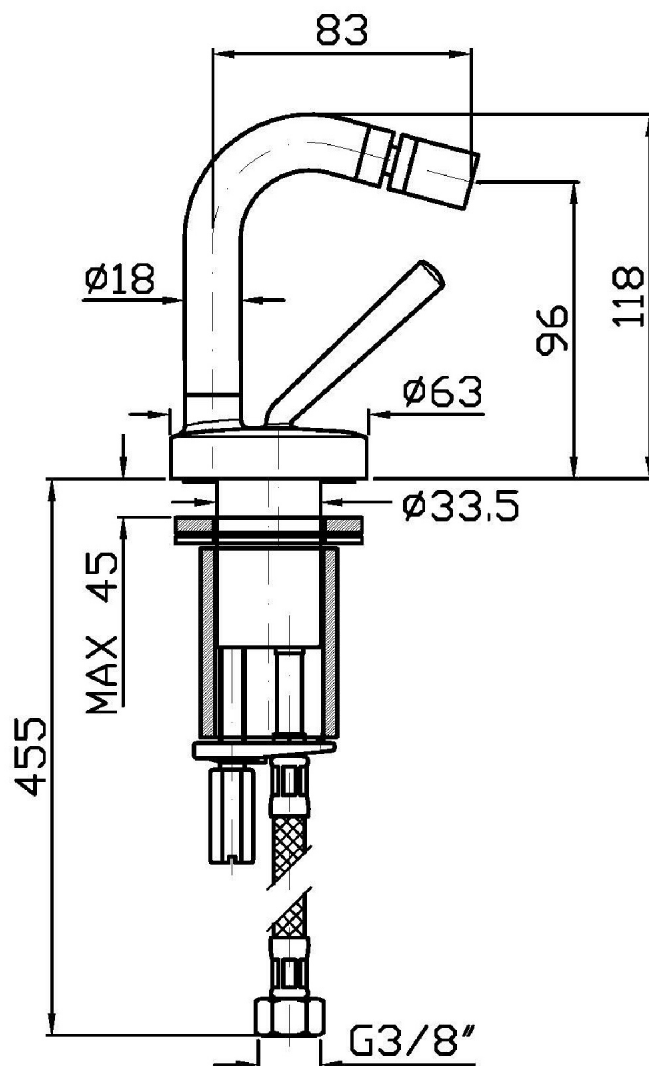

## ISY

ZP1336

Miscelatore monocomando bidet. / Single lever bidet mixer.

Miscelatore monocomando bidet con bocca girevole, aeratore, flessibili di collegamento.

Single lever bidet mixer, swivel spout with aerator, flexible tails.

## ISY

ZP1336

Disegno Complessivo / Overall Drawing

## ISY

ZP1336

Pesi e Misure / Weights and Sizes

Peso ( Kg ) Weight ( lb )	1,53 ( Kg )	3,36 ( lb )
Volume test ( dc3 ) - ( in3 )	7,43 ( dc3 )	453,41 ( in3 )
h ( mm ) - ( in )	90,00 ( mm )	3,54 ( in )
L1 ( mm ) - ( in )	250,00 ( mm )	9,84 ( in )
L2 ( mm ) - ( in )	330,00 ( mm )	12,99 ( in )