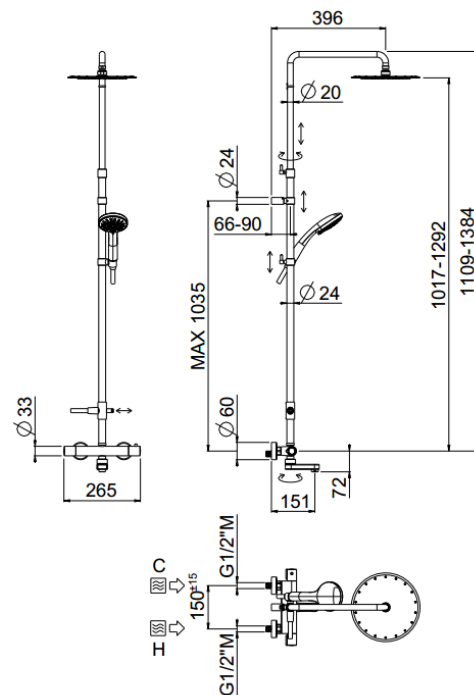

## TECHNICAL INFORMATION

Bridge telescopic shower column including exposed thermostatic mixer with brass handles, diverter and swinging spout, turning bar with adjustable mounting. Round ultra-thin shower head, Ø300, non-liming, in stainless steel. 3 jets non-liming shower in ABS. Smooth double anti-torsion PVC flexible hose, cm 150. CHROME

## FEATURES

rain jet

central jet

side jet

Tub spout

double anti-torsion

adjustable telescopic shower column

Rigoletto adjustable spout

## TECHNICAL DRAWING