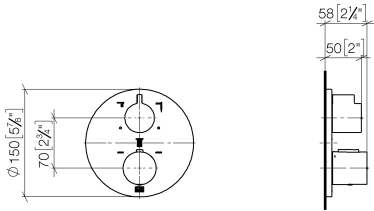

**Required miscellaneous**

**Concealed thermostat with built-in isolators -** 35 428 970 90  
 ●max. recess depth 136 mm  
 ●min. recess depth 80 mm

**Required miscellaneous**

**xGRID Installation track 555 mm -** 12 360 970 90

36 427 970  
mm [inches]

**Flow rate chart**

**Codes & Standards**

DIN 4109

EN 1111

ISO 3822

Scottish Water  
Byelaws

UK Water Supply  
Regulations