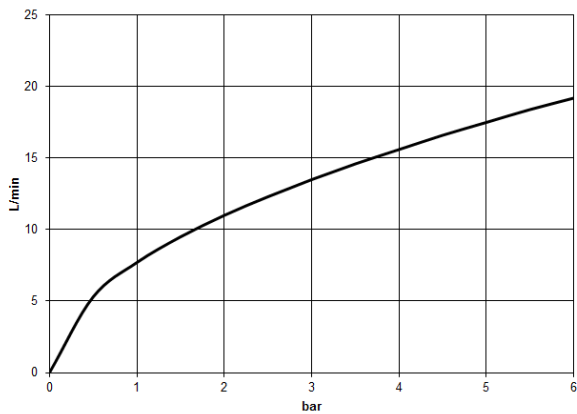

**Required miscellaneous**

**Concealed thermostat with built-in isolators -** 35 428 970 90  
 ●max. recess depth 136 mm  
 ●min. recess depth 80 mm

**Required miscellaneous**

**xGRID Installation track 555 mm -** 12 360 970 90

36 427 970  
mm [inches]

**Flow rate chart**

**Codes & Standards**

DIN 4109

EN 1111

ISO 3822

Scottish Water  
Byelaws

UK Water Supply  
Regulations