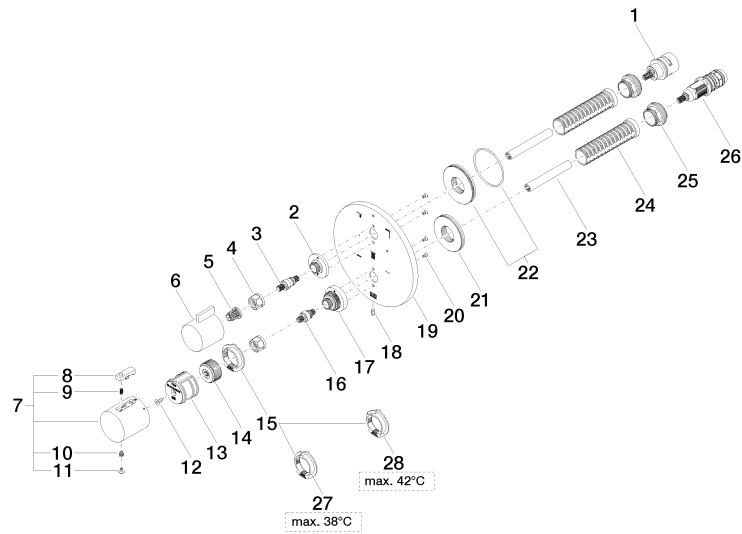

Concealed thermostat with three function volume control - Brushed Dark Platinum

META

36 427 970

Product version from 3/13/2017 to 3/21/2019

Product version from 3/21/2019 to 8/24/2020

Product version from 8/24/2020 to 2/1/2021

Product version from 2/1/2021 to 6/30/2022

Product version from 6/30/2022