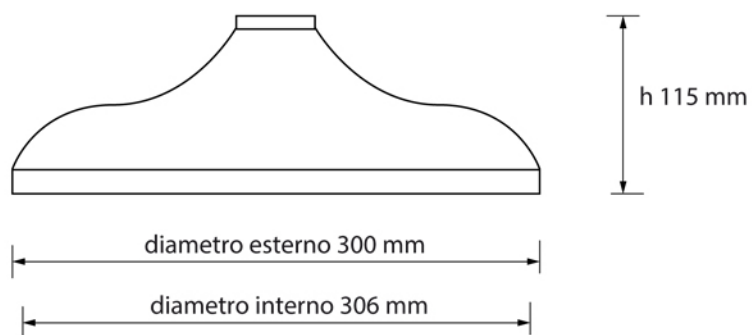

SHOWER MIXER Collection	
Code	Description
0115-C 0116-I/N/O/OR 0116-B/ND/R	Shower rose 30 cm Chrome Incalux, Nickel, Dark Gold, Rose Gold Bronze, Dark Nickel, Copper

GH
GENTRY HOME

Verona - Italy
tel. +39 045 8006917
fax. +39 045 8020111
gentry-home.com