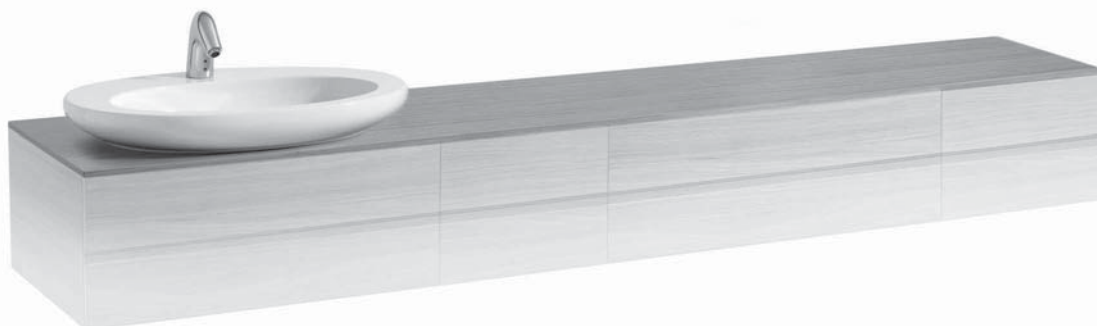

IL BAGNO ALESSI ONE FURNITURE

Top for vanity unit / with cut out left

42460.2

TECHNICAL DATA

| | | | |
|--------------------|---|-------------------|---|
| Order no. | 42460.2 / cut out left | Accessories excl. | Vanity unit without top, 800 mm element at left side and 400 mm element at right side order no. 42417.0 |
| Dimensions (WxHxD) | 2400 x 12 x 500 mm | Colours | 630 – Noce canaletto, surface lacquered real wood veneer 631 – White, technical marble top |
| Matching for | 2x vanity unit without top 1200 mm, order no. 42417.0 1x washbasin, order no. 81897.1 (vanity unit combination only with 7 drawers), 81897.2, 81897.3 (with shelf at right side) | | |
| Specification | Body – Surface lacquered real wood veneer or technical marble 1 cut out left | | |
| Weight | 630 – 62,0 kg 631 – 80,0 kg | | |

TECHNICAL DRAWINGS / S 1 : 20

** = Only Il Bagno Alessi One 81897.3 with shelf at right side
X = The exact height must be set during installation.