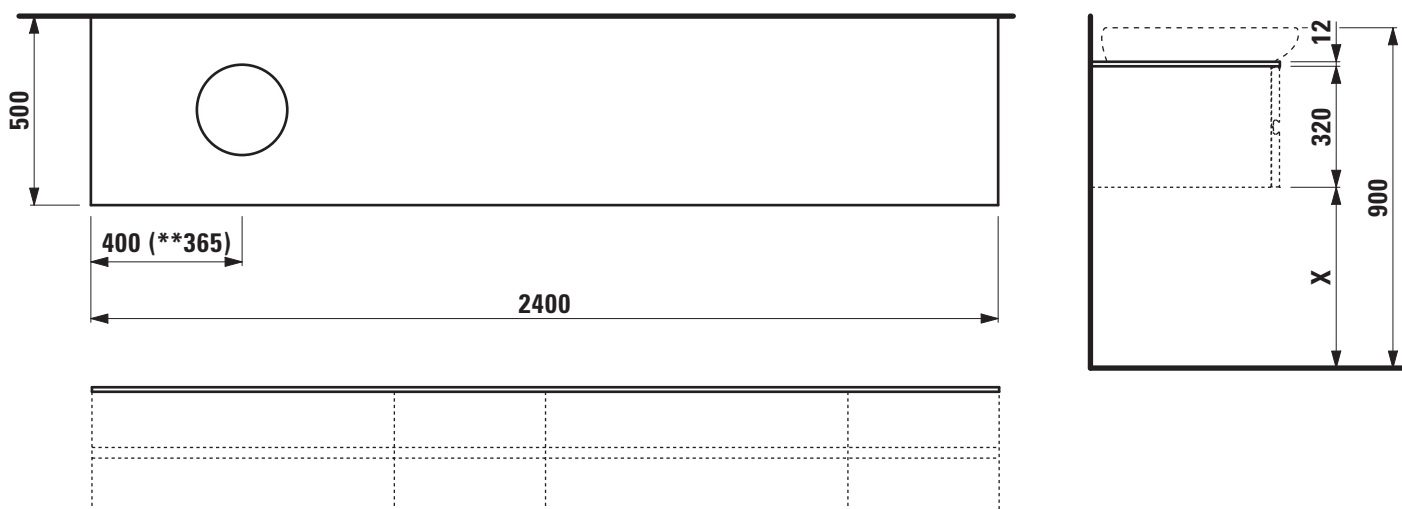

IL BAGNO ALESSI ONE FURNITURE

Top for vanity unit / with cut out left

42460.2

TECHNICAL DATA

| | | | |
|--------------------|---|-------------------|---|
| Order no. | 42460.2 / cut out left | Accessories excl. | Vanity unit without top, 800 mm element at left side and 400 mm element at right side order no. 42417.0 |
| Dimensions (WxHxD) | 2400 x 12 x 500 mm | Colours | 630 – Noce canaletto, surface lacquered real wood veneer 631 – White, technical marble top |
| Matching for | 2x vanity unit without top 1200 mm, order no. 42417.0 1x washbasin, order no. 81897.1 (vanity unit combination only with 7 drawers), 81897.2, 81897.3 (with shelf at right side) | | |
| Specification | Body – Surface lacquered real wood veneer or technical marble 1 cut out left | | |
| Weight | 630 – 62,0 kg 631 – 80,0 kg | | |

TECHNICAL DRAWINGS / S 1 : 20

** = Only Il Bagno Alessi One 81897.3 with shelf at right side
X = The exact height must be set during installation.