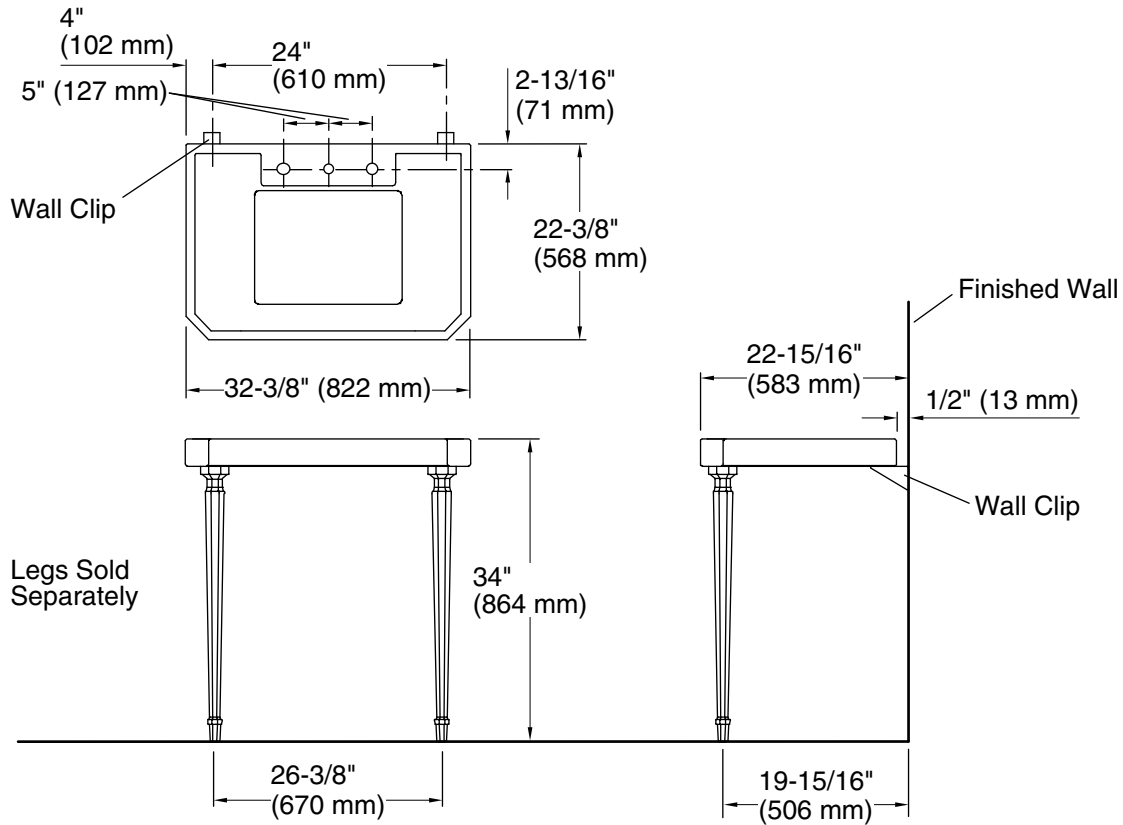

Features

- 10-inch center faucet holes.
- Precut for the K-2330-G Kathryn under-mount sink.
- Coordinates with Kathryn console legs and other products in the Kathryn collection.

Material

- Fireclay.

Required Products/Accessories

Technical Information

All product dimensions are nominal.

Notes

Install this product according to the installation guide.

Product is installed with 1/2" (13 mm) gap between wall and console table.