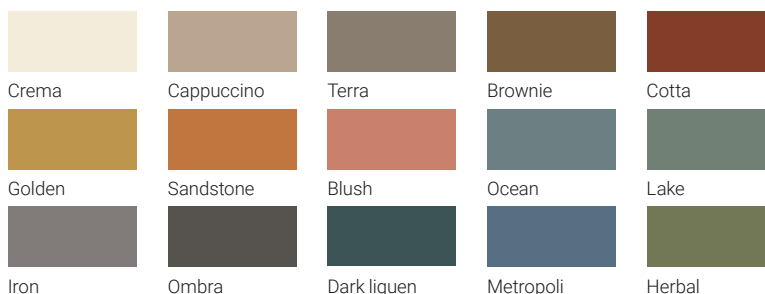

Kromat® Standard Trends

Kromat® Specials

NCS / RAL

Covers

Same color and material as showertray

Characteristics

CE mark

Validated by the CTE

Silica-free

No surface porosity

Different models and forms

Custom supply

Suitable for reduced mobility

Non-slip

Pleasant to the touch

Antibacterial

Easy to clean

Chemical resistance

Renewable mass & surface

Scratch resistance

Impact resistance

Thermal shock resistance

Included material

- Showertray Twin XR ou YL
- Horizontal waste valve Viega 50 Domoplex
- Same color and material as showertray
- Non-slip treatment for Kromat® (Microtex®) C (DIN 51097) | PN24 (XP P05-011) (Clase 3 ENV 12633)
- Manuel d'installation et d'entretien

Optional material

- Vertical waste valve Viega 50 Domoplex
- Non-slip treatment for Kromat® Microtex® C (DIN 51097) | PN24 (XP P05-011) (Clase 3 ENV 12633)
- Archives CAD, 2D and 3D

Normative

- Showertray: **EN 14527:2006+A1 2010** Shower trays for household use
- Drain waste valve: **EN 274:2002**. Drain accessories for sanitary ware