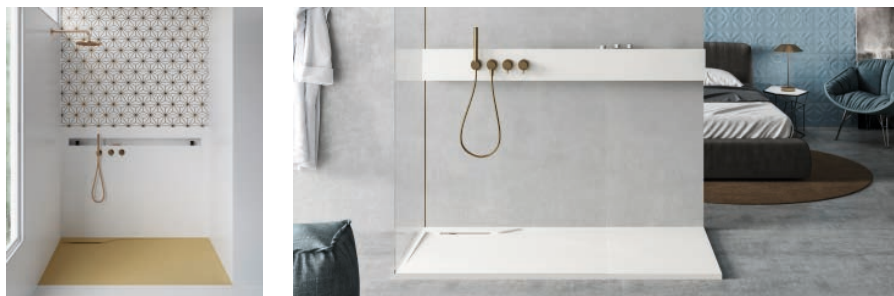

## Description

Shower tray with asymmetric emptying position, made of Kromat, a compact material based on resin and mineral fillers. Wide range of dimensions with formats up to 90 cm wide and 180 cm long, possibility of custom manufacturing. Extensive range of standard colours in matte finish, and possibility of Specials colours.