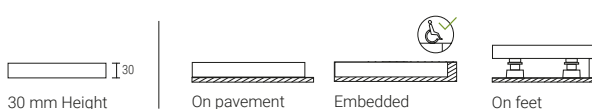

Installation and adhesives

Evacuation slope between 1,5% and 2,6% depending on the formats.

- Installation with adhesive two-component R2PU for notched trowel
- Silicone sealing mono component

(Adhesives offered by Hidrobox)

Materials and textures

Kromat®

Compact compound based on resin and mineral fillers, 20 standard colors and the possibility of custom colors