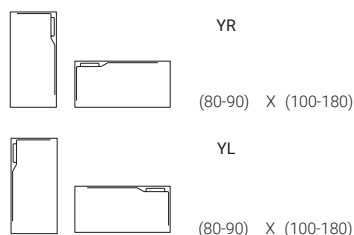

## Description

Shower tray with asymmetric emptying position, made of Kromat, a compact material based on resin and mineral fillers. Wide range of dimensions with formats up to 90 cm wide and 180 cm long, possibility of custom manufacturing. Extensive range of standard colours in matte finish, and possibility of Specials colours.

## Measures