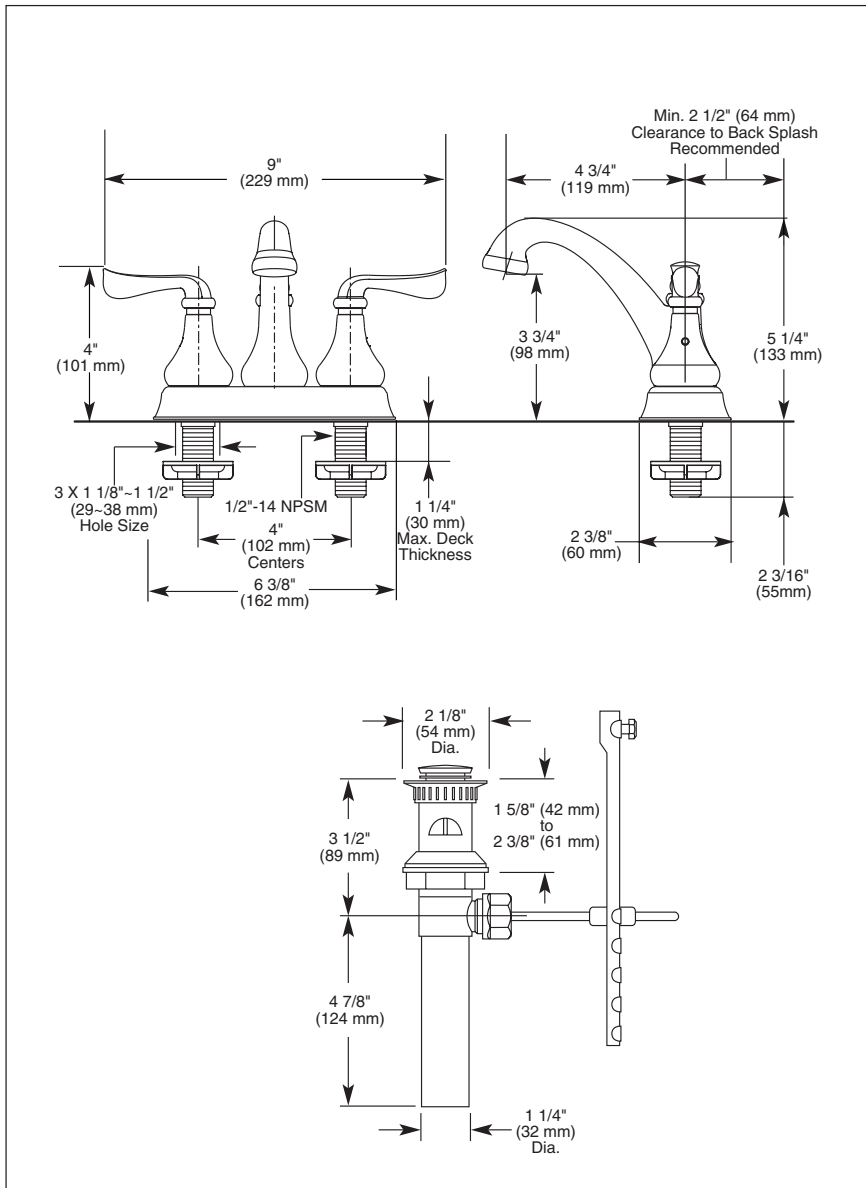

▲ Designate proper finish suffix

COMPLIES WITH:

- ASME A112.18.1 / CSA B125.1
- ASME A112.18.2 / CSA B125.2
- Indicates compliance to ICC/ANSI A117.1 - Valve control only
- EPA WaterSense®
- Verified compliant with 0.25% weighted average Pb content regulations.