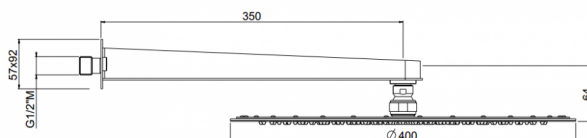

MySlim

Tondo 2 inspectable Ø400
26704C35-CRX

TECHNICAL INFORMATION

One jet non-liming inspectable and serviceable ultra-thin square shower head, Ø400, in chromed stainless steel with 35 cm chromed stainless steel wall arm with round extremities.
CHROME

Flow rate:
8 l/min

PICTURE

SPARE PARTS

FEATURES

Rain jet

Non-liming

ecologic

inspectable round

TECHNICAL DRAWING

FINISHINGS