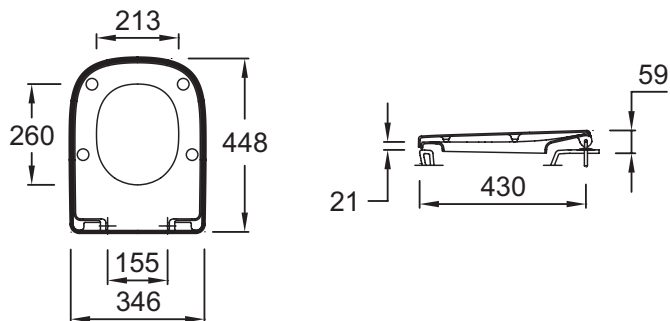

E4270

Collection: STRUKTURA

Finish*:

00 - Blanc

Main features:

Features

- DIMENSIONS: 44.80 x 34.60 cm
- MATERIAL: Thermoset
- WEIGHT: 2.3 kg
- SEAT TYPE: Standard

Technical drawing

Product Specification: Thermoset toilet seat. E4270. Collection: STRUKTURA. DIMENSIONS: 44.80 x 34.60 cm. WEIGHT: 2.3 kg. MATERIAL: Thermoset. SEAT TYPE: Standard.

*Due to possible variations in computer and printer calibrations, technical factors and certain finish characteristics, the colors you see may not accurately portray the actual colors and are provided as a guide only.