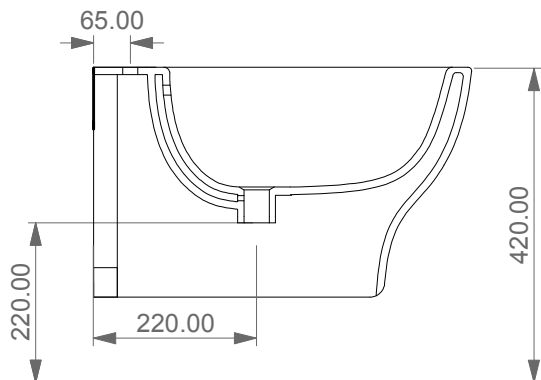

FRONT

LEFT

GSG
CERAMIC DESIGN

Bidet sospeso Speed monoforo
(senza foro su richiesta)
Speed bidet wall-hung one hole
(no hole on request)

TOP

REAR

SECTION

Designation
Bidet sospeso Speed monoforo
(senza foro su richiesta)
Speed bidet wall-hung one hole
(no hole on request)

Scale
1:10

cod. SPBISO

GSG
CERAMIC DESIGN

This drawing including the respected data may neither be duplicated nor modified nor altered without the consent of GSG Ceramic Design. The use of the data/technical drawings take place at users own risk and under exclusion of any liability of GSG Ceramic Design. The dimensions are not binding; products are subject to changes. Measurement shown may be subjected to small variations or are indicative.