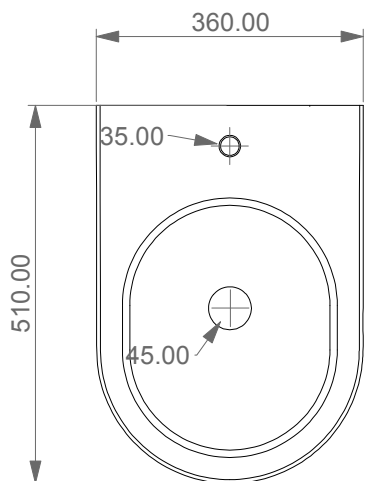

FRONT

LEFT

GSG
CERAMIC DESIGN

Bidet sospeso Speed monoforo
(senza foro su richiesta)
Speed bidet wall-hung one hole
(no hole on request)

TOP

REAR

SECTION

Designation
Bidet sospeso Speed monoforo
(senza foro su richiesta)
Speed bidet wall-hung one hole
(no hole on request)

Scale
1:10

cod. SPBISO

GSG
CERAMIC DESIGN

This drawing including the respected data may neither be duplicated nor modified nor altered without the consent of GSG Ceramic Design. The use of the data/technical drawings take place at users own risk and under exclusion of any liability of GSG Ceramic Design. The dimensions are not binding; products are subject to changes. Measurement shown may be subjected to small variations or are indicative.