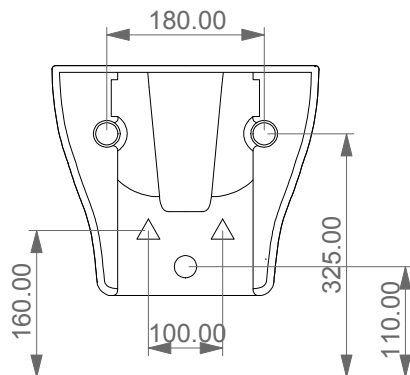

FRONT

LEFT

GSG
CERAMIC DESIGN

Bidet sospeso Speed monoforo
(senza foro su richiesta)
Speed bidet wall-hung one hole
(no hole on request)

TOP

REAR

SECTION

Designation
Bidet sospeso Speed monoforo
(senza foro su richiesta)
Speed bidet wall-hung one hole
(no hole on request)

Scale
1:10

cod. SPBISO

GSG
CERAMIC DESIGN

This drawing including the respected data may neither be duplicated nor modified nor altered without the consent of GSG Ceramic Design. The use of the data/technical drawings take place at users own risk and under exclusion of any liability of GSG Ceramic Design. The dimensions are not binding; products are subject to changes. Measurement shown may be subjected to small variations or are indicative.