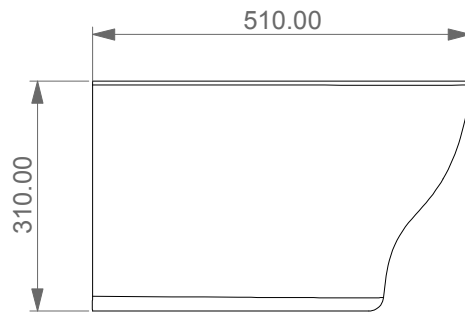

FRONT

LEFT

GSG
CERAMIC DESIGN

Bidet sospeso Speed monoforo
(senza foro su richiesta)
Speed bidet wall-hung one hole
(no hole on request)

TOP

REAR

SECTION

Designation
Bidet sospeso Speed monoforo
(senza foro su richiesta)
Speed bidet wall-hung one hole
(no hole on request)

Scale
1:10

cod. SPBISO

GSG
CERAMIC DESIGN

This drawing including the respected data may neither be duplicated nor modified nor altered without the consent of GSG Ceramic Design. The use of the data/technical drawings take place at users own risk and under exclusion of any liability of GSG Ceramic Design. The dimensions are not binding; products are subject to changes. Measurement shown may be subjected to small variations or are indicative.