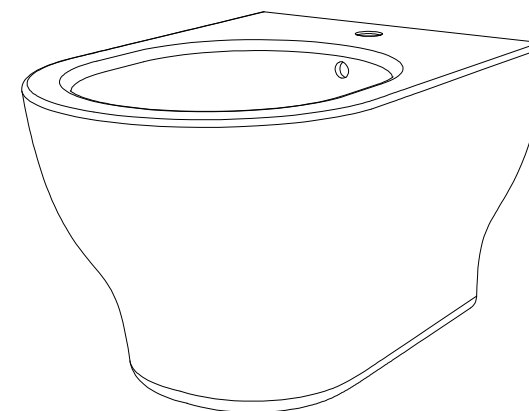

FRONT

LEFT

GSG
CERAMIC DESIGN

Bidet sospeso Speed monoforo
(senza foro su richiesta)
Speed bidet wall-hung one hole
(no hole on request)

TOP

REAR

SECTION

Designation
Bidet sospeso Speed monoforo
(senza foro su richiesta)
Speed bidet wall-hung one hole
(no hole on request)

Scale
1:10

cod. SPBISO

GSG
CERAMIC DESIGN

This drawing including the respected data may neither be duplicated nor modified nor altered without the consent of GSG Ceramic Design. The use of the data/technical drawings take place at users own risk and under exclusion of any liability of GSG Ceramic Design. The dimensions are not binding; products are subject to changes. Measurement shown may be subjected to small variations or are indicative.