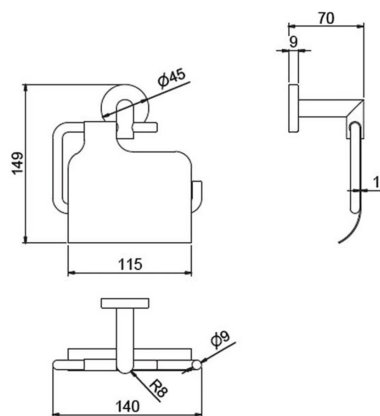

Toilet roll holder with cover - SIL

Product Information

- Code: 12798
- Kind of product: Toilet roll holder with cover
- Catalogue: ECOLine
- Family: SIL
- Dimensions: 140 x 100 x 130 mm
- Materials: Zamak and chrome brass
- Finishes: chrome

Dimensions

140 x 100 x 130 mm