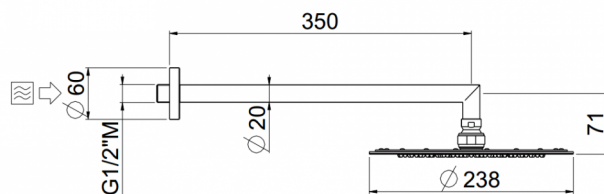

MySlim

Tondo 3 inspectable Ø240
26102C35-CRX

TECHNICAL INFORMATION

Single-function ultrathin round shower head Ø240, non-liming, inspectable, in INOX with wall mounted shower arm in brass Ø 20 1/2" mm, 40 cm. CHROME

Flow rate:
6 l/min

PICTURE

SPARE PARTS

FEATURES

Rain jet

Non-liming

ecologic

inspectable round

TECHNICAL DRAWING

FINISHINGS