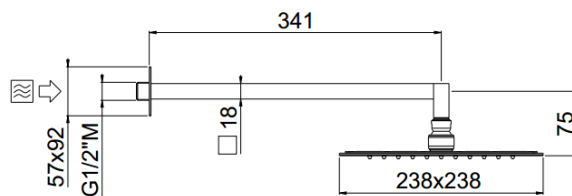

MySlim

Extreme 240x240
26155C35/NI

TECHNICAL INFORMATION

Single-function ultrathin square shower head 240x240, non-liming in INOX with wall mounted square shower arm in brass 18x18 1/2"mm, 35 cm. CHROME

Flow rate:
6 l/min

PICTURE

SPARE PARTS

FEATURES

Rain jet

Non-liming

ecologic

TECHNICAL DRAWING

FINISHINGS