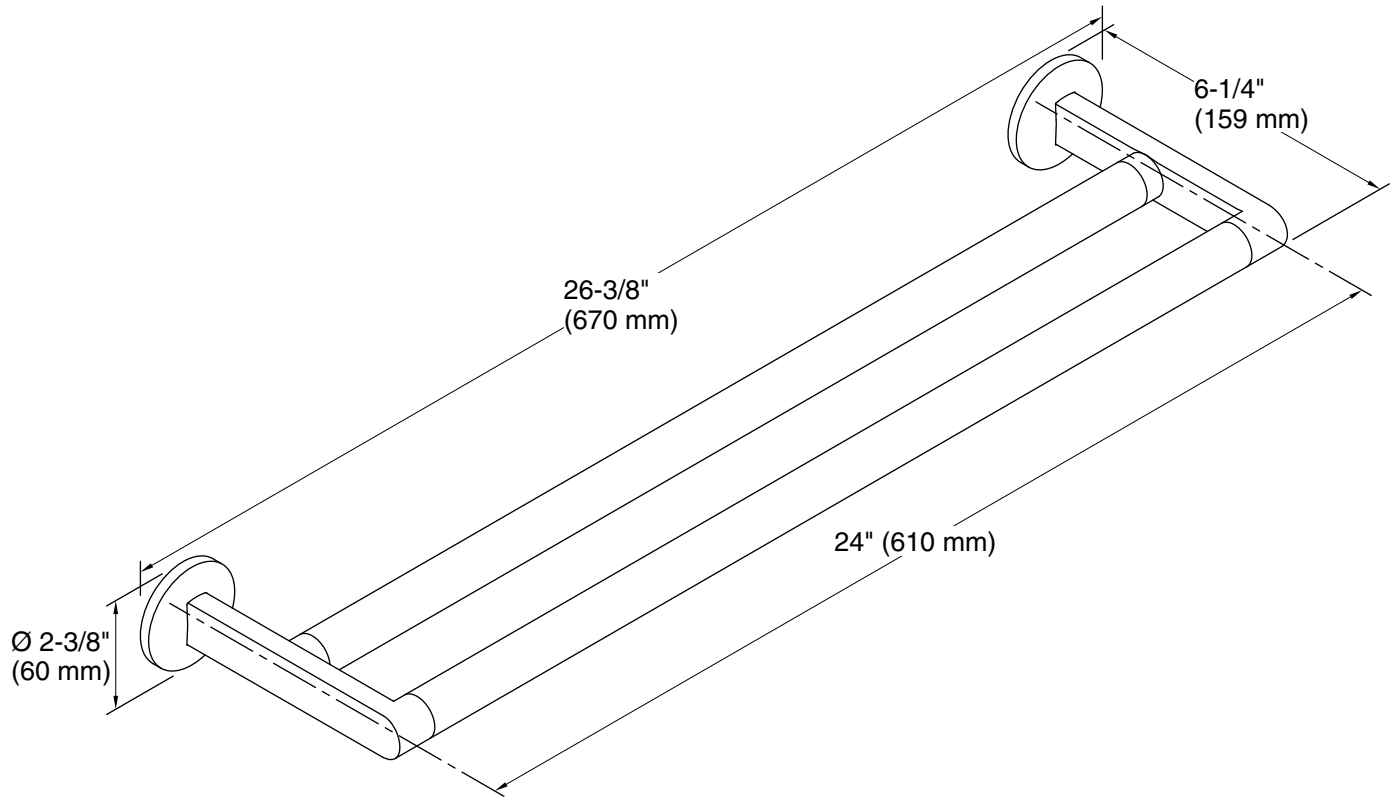

Technical Information

All product dimensions are nominal.

Material: Zinc, Brass

Notes

Install this product according to the installation instructions.

CAUTION: Risk of personal injury. Do not install these products in any area where they are likely to be used inadvertently as a grab bar or support bar. These products are not designed or intended for use as a grab bar or support bar.