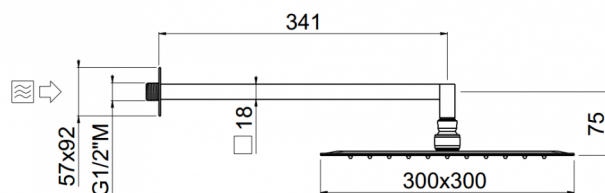

MySlim

Extreme 300x300
26156C35/NI

TECHNICAL INFORMATION

Single-function ultrathin square shower head 300x300, non-liming in INOX with wall mounted square shower arm in brass 18x18 1/2"mm, 35 cm. CHROME

Flow rate:
7 l/min

FEATURES

Rain jet

Non-liming

ecologic

PICTURE

TECHNICAL DRAWING

SPARE PARTS

FINISHINGS