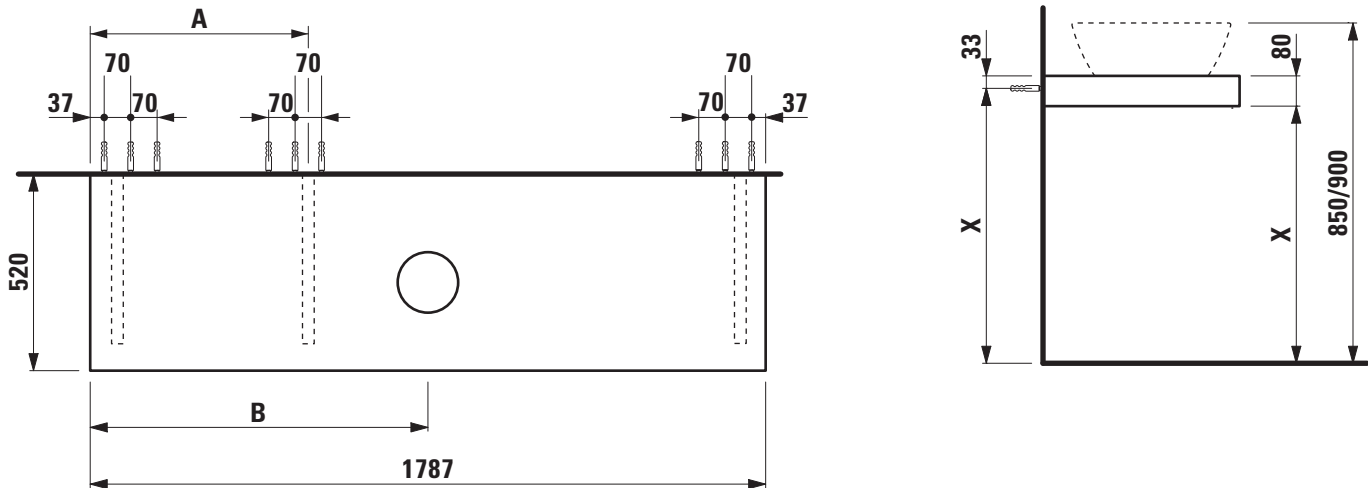

TECHNICAL DRAWINGS / S 1 : 20

A / mm	B / mm	Ceramic	A / mm	B / mm	Ceramic
447	594	Kartell by Laufen s1333.2	447	893,5	Living City s1743.7, s1843.8
577	668	Palomba s1680.1			Living Square s1643.4
447	688	Kartell by Laufen s1233.2 (with tap bank left)	577	968	Laufen Pro S s1696.4, s1696.5, s1696.6, s1696.7
447	744	Kartell by Laufen s1833.8			Kartell by Laufen s1833.5
577	790	Val s1228.2 (semi-wet-area right)	577	1000	Val s1228.2 (semi-wet-area left)
577	801	Val s1628.8	447	1042	Kartell by Laufen s1833.9
577	805	Palomba s1680.2	447	1098	Kartell by Laufen s1233.2 (with tap bank right)
577	819	Kartell by Laufen s1833.4	577	1192	Kartell by Laufen s1333.3
577	844	Palomba s1680.3	577	893,5	all other from matrix for washtops Case
577	845	Val s1228.1			

X = The exact height must be set during installation.