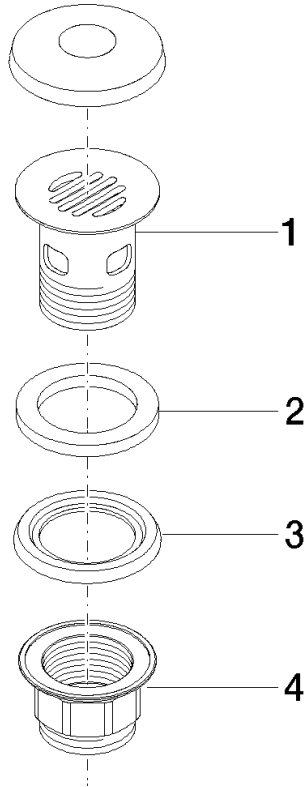

Grated waste 1 1/4" - Durabronz (23kt Gold)

IMO

10 105 970

Fits: IMO, LULU, MADISON, MEM, TARA,
CL.1, LISSÉ, VAIA, META, CYO

	Durabronz (23kt Gold)	10 105 970-09
	Chrome	10 105 970-00
	Brushed Platinum	10 105 970-06
	Platinum	10 105 970-08
	Dark Chrome	10 105 970-19
	Light Gold	10 105 970-26
	Brushed Light Gold	10 105 970-27
	Brushed Durabronz (23kt Gold)	10 105 970-28
	Matte Black	10 105 970-33
	Brushed Bronze	10 105 970-42
	Brushed Champagne (22kt Gold)	10 105 970-46
	Champagne (22kt Gold)	10 105 970-47
	Brushed Chrome	10 105 970-93
	Brushed Dark Platinum	10 105 970-99

Grated waste 1 1/4" - Durabrace (23kt Gold)

IMO

10 105 970

Only suitable for basins with an overflow.

10 105 970

10 105 970

Product version from 10/1/2023

Parts for other
finishes can be found
here: [Chrome](#)

Grated waste 1 1/4" - Durabrass (23kt Gold)

IMO

10 105 970

Spare parts list

Product version from 10/1/2023

No.	Item Number	Name	Quantity used	Delivery time
	09 11 01 027-09	cup	4	60