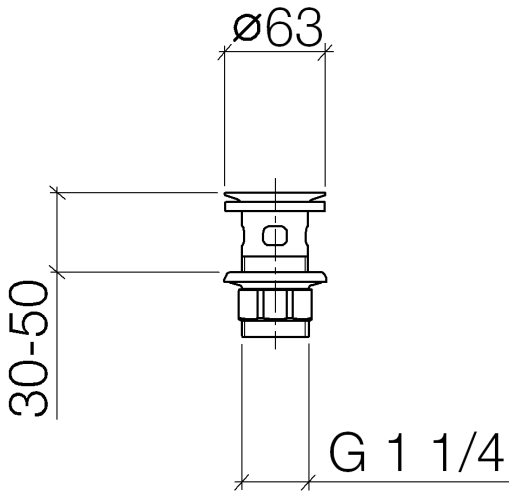

Grated waste 1 1/4" - Durabronz (23kt Gold)

IMO

10 105 970

Fits: IMO, LULU, MADISON, MEM, TARA,
CL.1, LISSÉ, VAIA, META, CYO

	Durabronz (23kt Gold)	10 105 970-09
	Chrome	10 105 970-00
	Brushed Platinum	10 105 970-06
	Platinum	10 105 970-08
	Dark Chrome	10 105 970-19
	Light Gold	10 105 970-26
	Brushed Light Gold	10 105 970-27
	Brushed Durabronz (23kt Gold)	10 105 970-28
	Matte Black	10 105 970-33
	Brushed Bronze	10 105 970-42
	Brushed Champagne (22kt Gold)	10 105 970-46
	Champagne (22kt Gold)	10 105 970-47
	Brushed Chrome	10 105 970-93
	Brushed Dark Platinum	10 105 970-99

Grated waste 1 1/4" - Durabrace (23kt Gold)

IMO

10 105 970

Only suitable for basins with an overflow.

10 105 970

10 105 970

Product version from 10/1/2023

Parts for other
finishes can be found
here: [Chrome](#)

Grated waste 1 1/4" - Durabrass (23kt Gold)

IMO

10 105 970

Spare parts list

Product version from 10/1/2023

No.	Item Number	Name	Quantity used	Delivery time
	09 11 01 027-09	cup	4	60