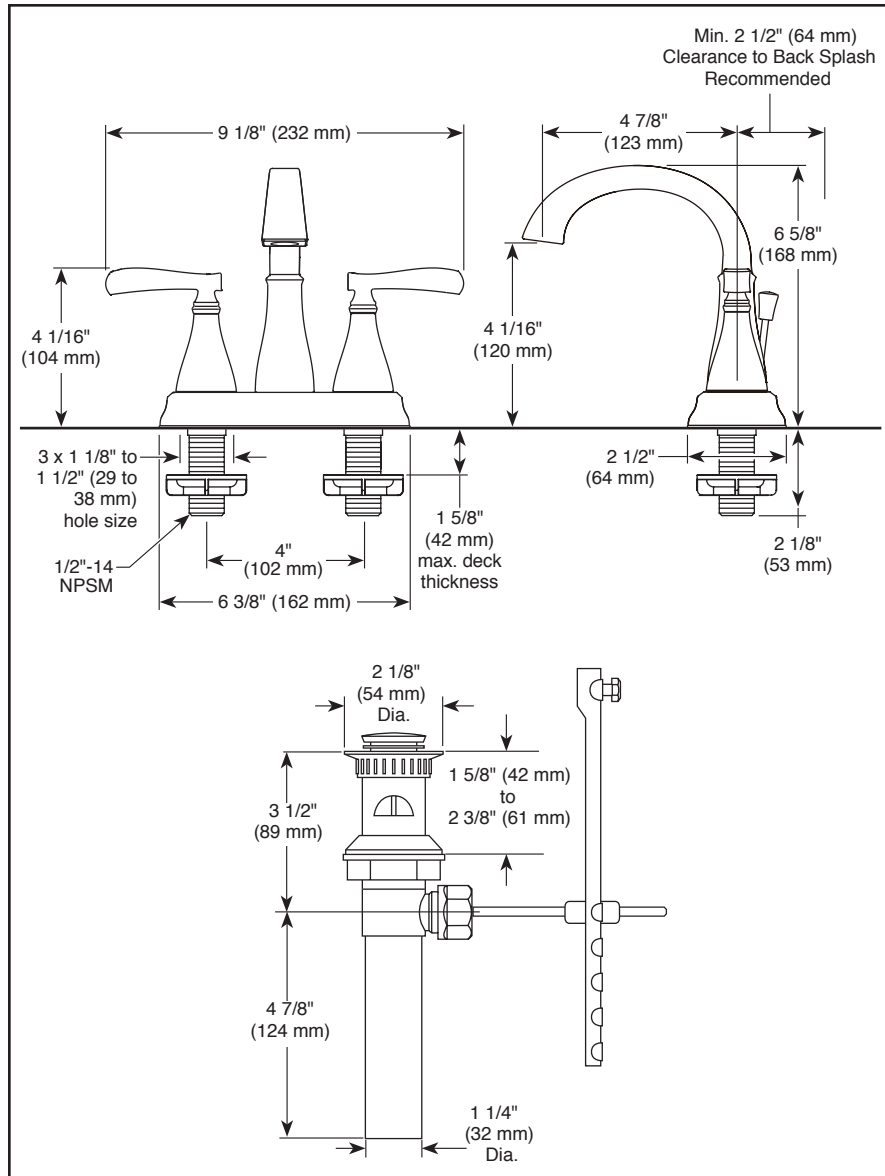

25718LF-▲

Submitted Model No.: _____

Specific Features: _____

▲ Designate proper finish suffix

see what Delta can do™

BATHROOM FAUCET

- Lakewood™ Collection
- Two Handle Deck Mount

STANDARD SPECIFICATIONS:

- Max. flow rate 1.2 gpm @ 60 psi, 4.5 L/min @ 414 kPa
- Three hole mount
- Hot and cold stems are interchangeable
- 1/4 turn handle stops
- Control mechanism is a rotating cylinder type with stainless steel plate and 90° rotation, with replaceable non-metallic seats
- Models have drain with pop-up type fitting with plated flange and stopper
- RP76691 thick deck mounting kit adds 1 1/4" (32 mm) to maximum deck thickness